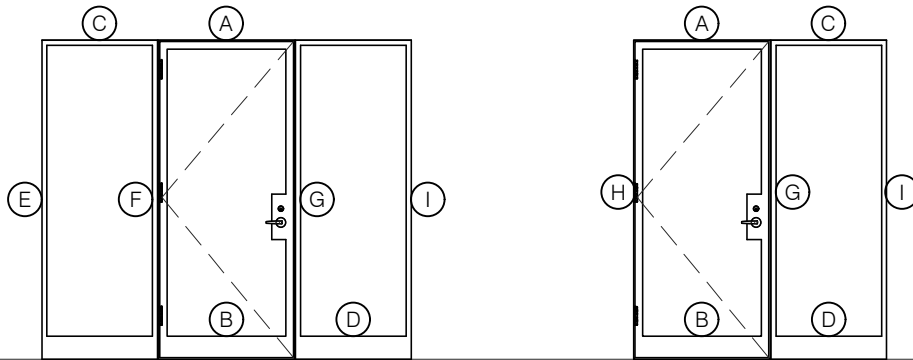

## CENTURY 2000 - SINGLE DOOR WITH SIDELIGHTS SWING OUT

SWING-OUT  
1/4" GLASS

SWING-OUT  
1/4" GLASS

SCALE: 2:1