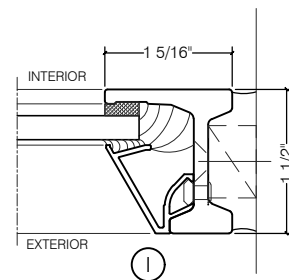

## CENTURY 2000 - SINGLE DOOR WITH SIDELIGHTS SWING OUT

SWING-OUT  
1/4" GLASS

SWING-OUT  
1/4" GLASS

SCALE: 2:1