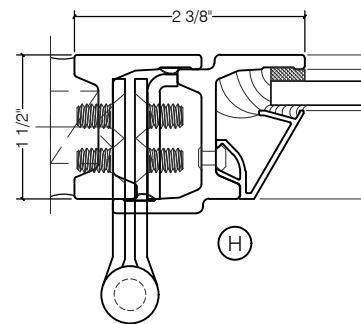

## CENTURY 2000 - SINGLE DOOR WITH SIDELIGHTS SWING OUT

SWING-OUT  
1/4" GLASS

SWING-OUT  
1/4" GLASS

SCALE: 2:1