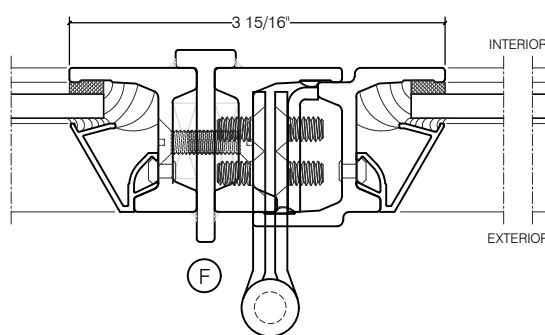

## CENTURY 2000 - SINGLE DOOR WITH SIDELIGHTS SWING OUT

SWING-OUT  
1/4" GLASS

SWING-OUT  
1/4" GLASS

SCALE: 2:1