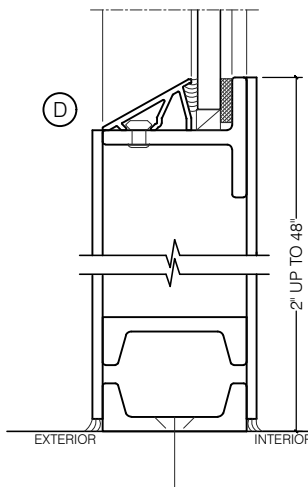

## CENTURY 2000 - SINGLE DOOR WITH SIDELIGHTS SWING OUT

SWING-OUT  
1/4" GLASS

SWING-OUT  
1/4" GLASS

SCALE: 2:1