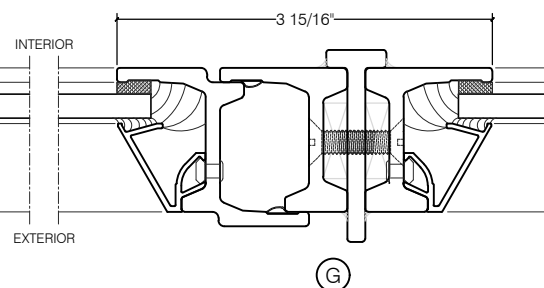

## CENTURY 2000 - SINGLE DOOR WITH SIDELIGHTS SWING OUT

SWING-OUT  
1/4" GLASS

SWING-OUT  
1/4" GLASS

SCALE: 2:1