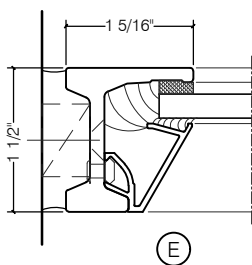

## CENTURY 2000 - SINGLE DOOR WITH SIDELIGHTS SWING OUT

SWING-OUT  
1/4" GLASS

SWING-OUT  
1/4" GLASS

SCALE: 2:1