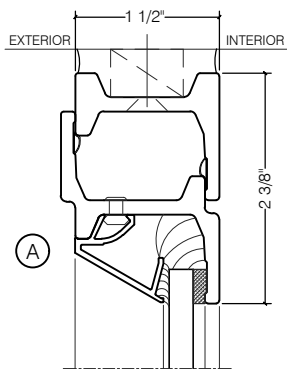

## CENTURY 2000 - SINGLE DOOR WITH SIDELIGHTS SWING OUT

SWING-OUT  
1/4" GLASS

SWING-OUT  
1/4" GLASS

SCALE: 2:1