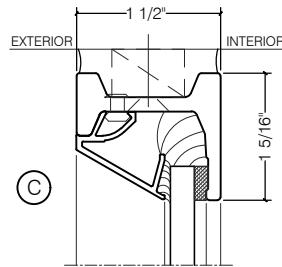

## CENTURY 2000 - SINGLE DOOR WITH SIDELIGHTS SWING OUT

SWING-OUT  
1/4" GLASS

SWING-OUT  
1/4" GLASS

SCALE: 2:1