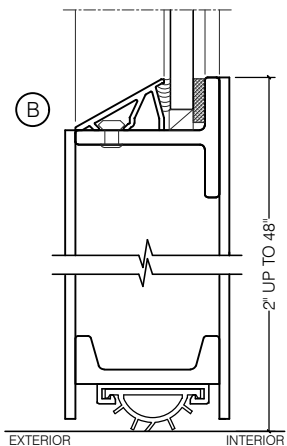

## CENTURY 2000 - SINGLE DOOR WITH SIDELIGHTS SWING OUT

SWING-OUT  
1/4" GLASS

SWING-OUT  
1/4" GLASS

SCALE: 2:1