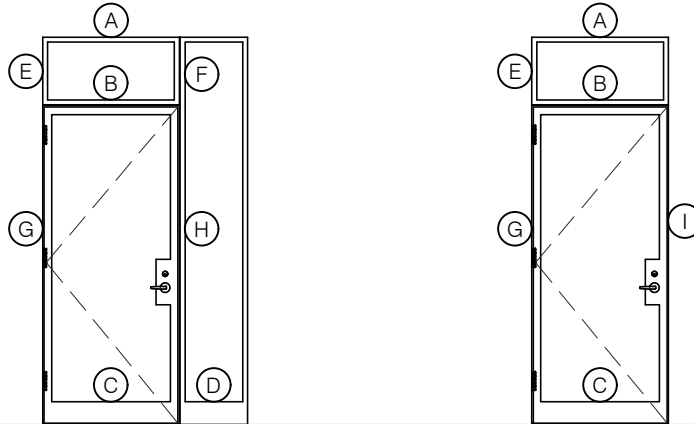

TORRANCE STEEL WINDOW CO., INC.

CENTURY 2000 - SINGLE DOOR WITH TRANSOM SWING OUT

SCALE: 2:1