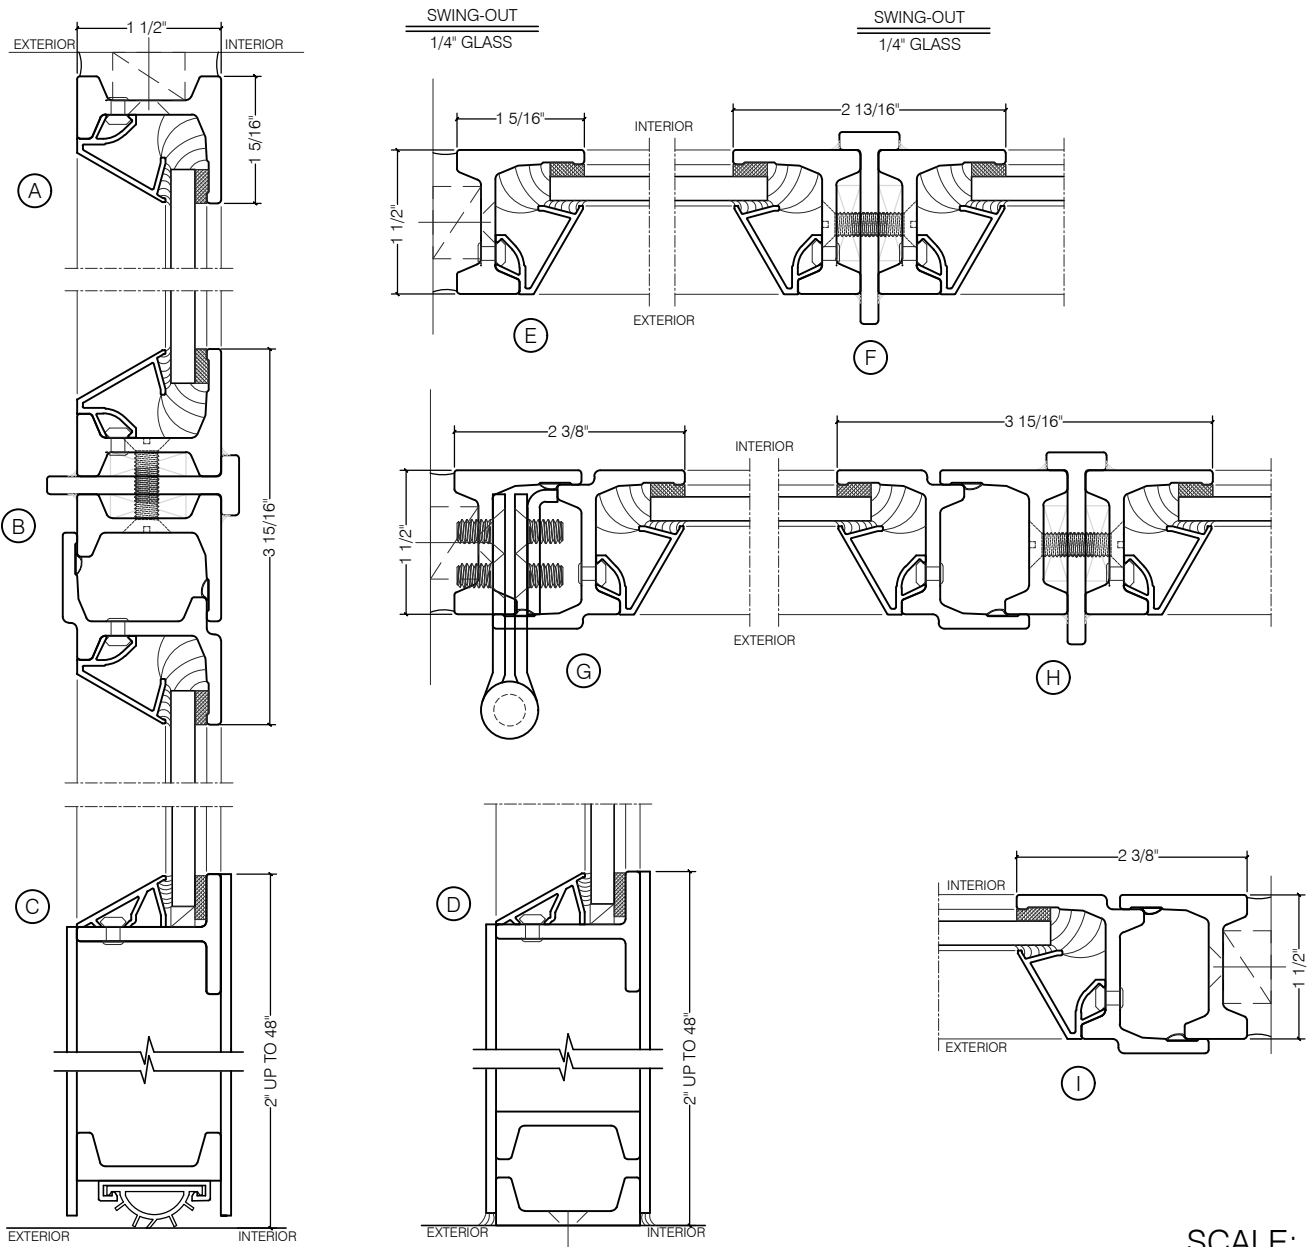

TORRANCE STEEL WINDOW CO., INC.

CENTURY 2000 - SINGLE DOOR WITH TRANSOM SWING OUT

SCALE: 2:1