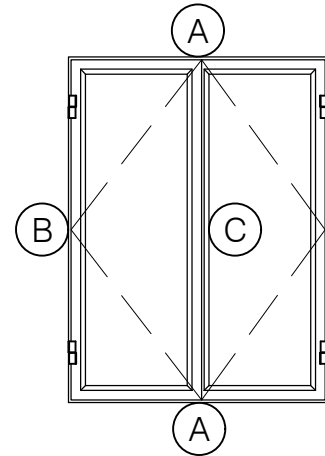

TORRANCE STEEL WINDOW CO., INC.

CENTURY 2000 - Z BAR FRAME

DOUBLE CASEMENT

1/4" GLASS