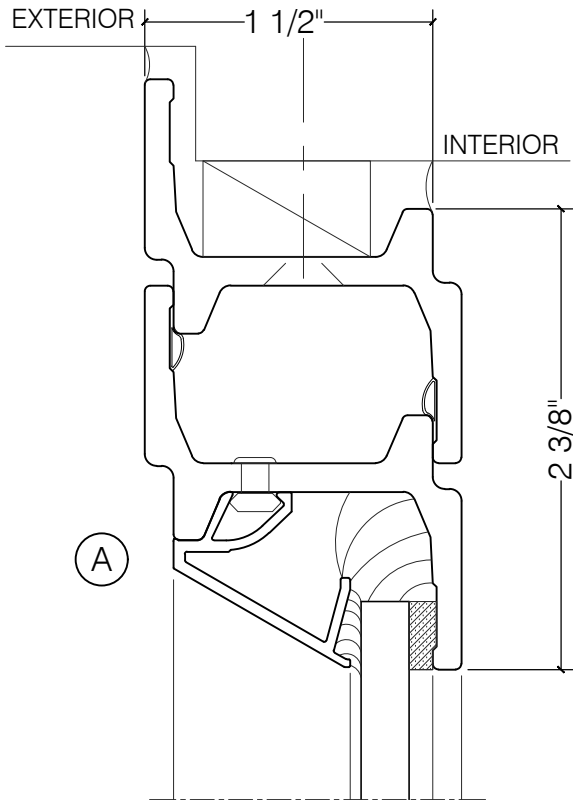

TORRANCE STEEL WINDOW CO., INC.

CENTURY 2000 - Z BAR FRAME

DOUBLE CASEMENT

1/4" GLASS