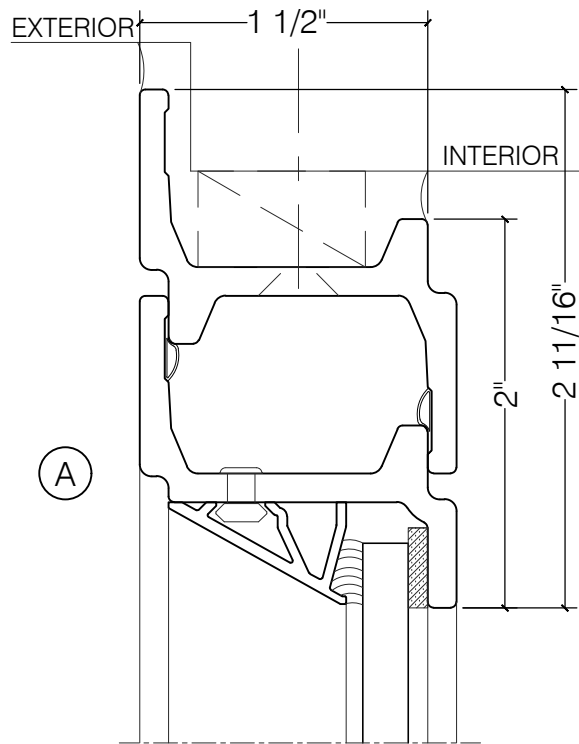

TORRANCE STEEL WINDOW CO., INC.

JEFFERSON 1900 DOUBLE CASEMENT - Z BAR FRAME

DOUBLE CASEMENT

1/4" GLASS