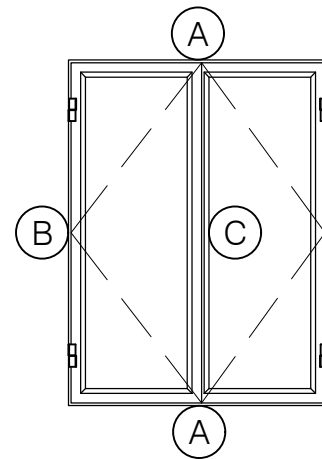

TORRANCE STEEL WINDOW CO., INC.

JEFFERSON 1900 DOUBLE CASEMENT - Z BAR FRAME

DOUBLE CASEMENT

1/4" GLASS