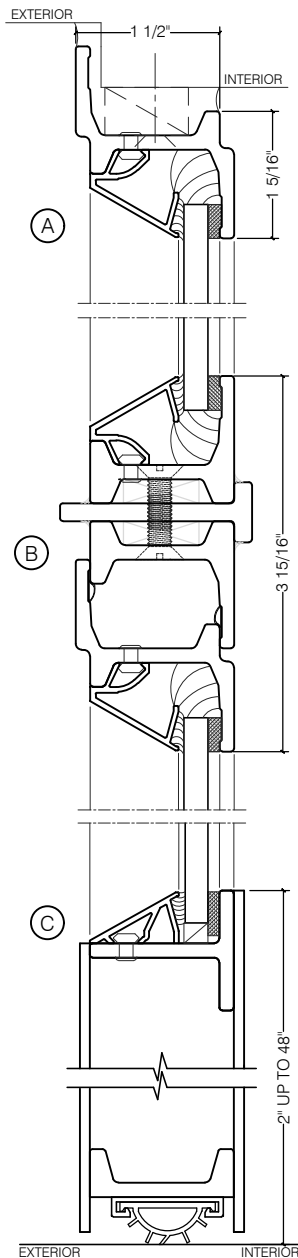

TORRANCE STEEL WINDOW CO., INC.

CENTURY 2000 - DOUBLE DOOR WITH SIDELIGHTS & TRANSOM SWING OUT

SCALE: 2:1