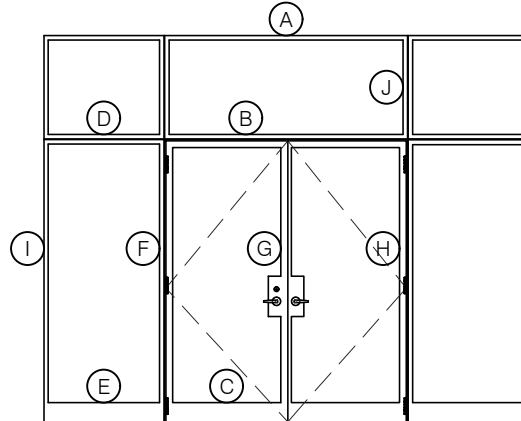

TORRANCE STEEL WINDOW CO., INC.

CENTURY 2000 - DOUBLE DOOR WITH SIDELIGHTS & TRANSOM SWING OUT

SCALE: 2:1