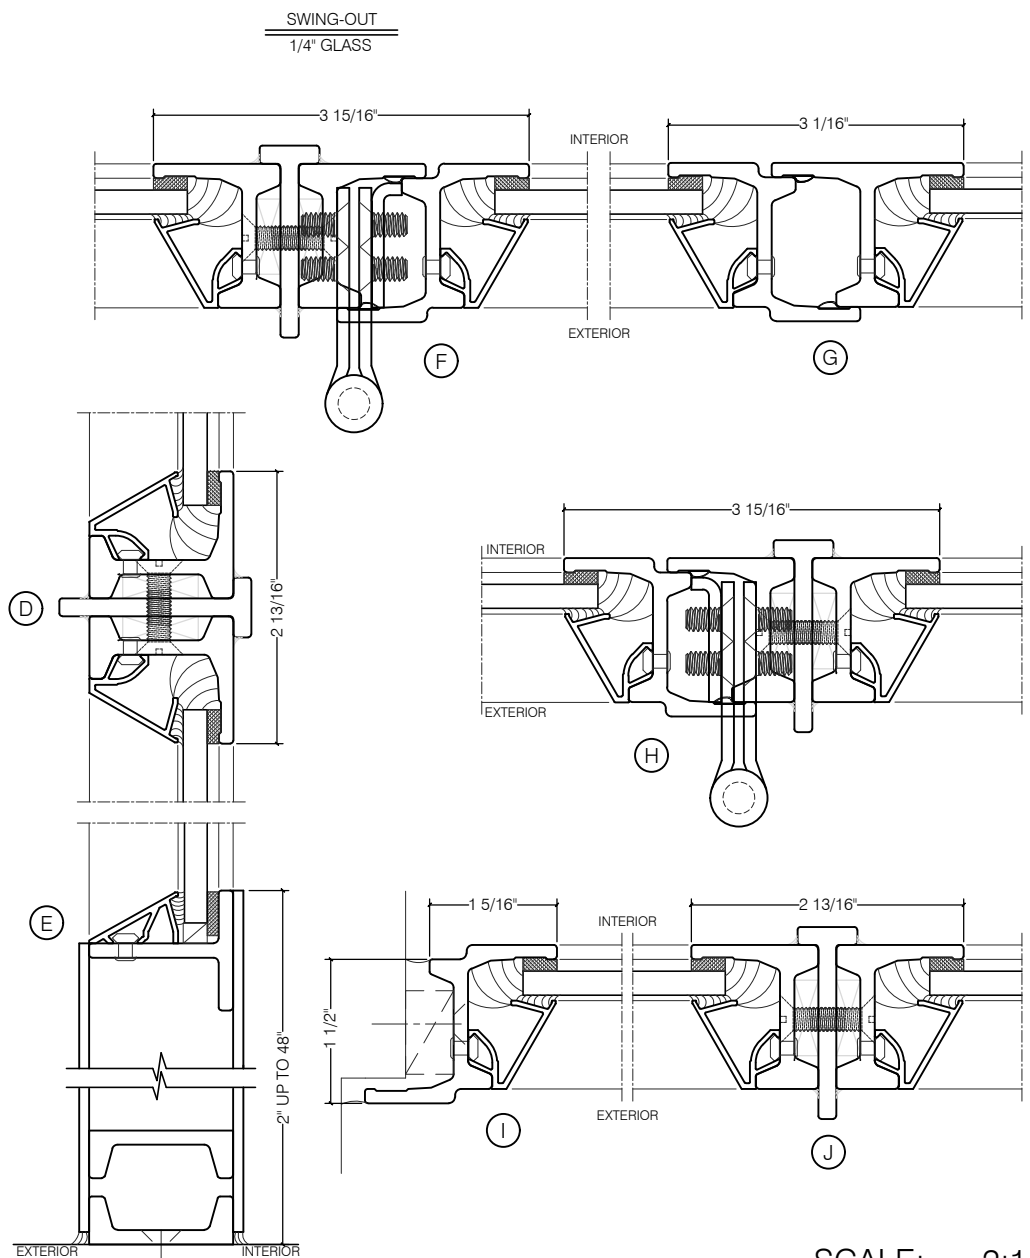

TORRANCE STEEL WINDOW CO., INC.

CENTURY 2000 - DOUBLE DOOR WITH SIDELIGHTS & TRANSOM SWING OUT

SCALE: 2:1