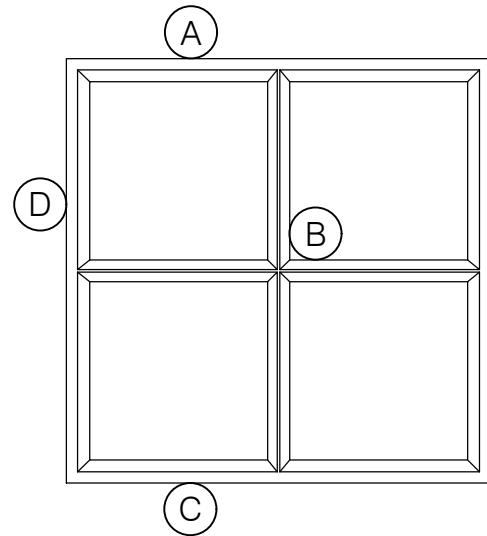

TORRANCE STEEL WINDOW CO., INC.

JEFFERSON 1900 FIXED SASH - BLOCK FRAME

FIXED

1/4" GLASS