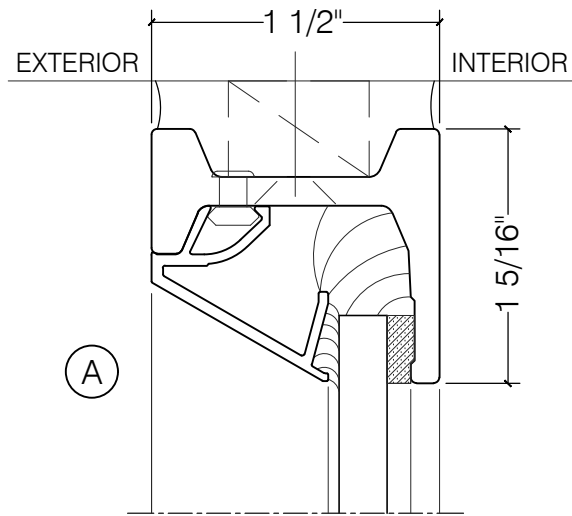

TORRANCE STEEL WINDOW CO., INC.

JEFFERSON 1900 FIXED SASH - BLOCK FRAME

FIXED

1/4" GLASS