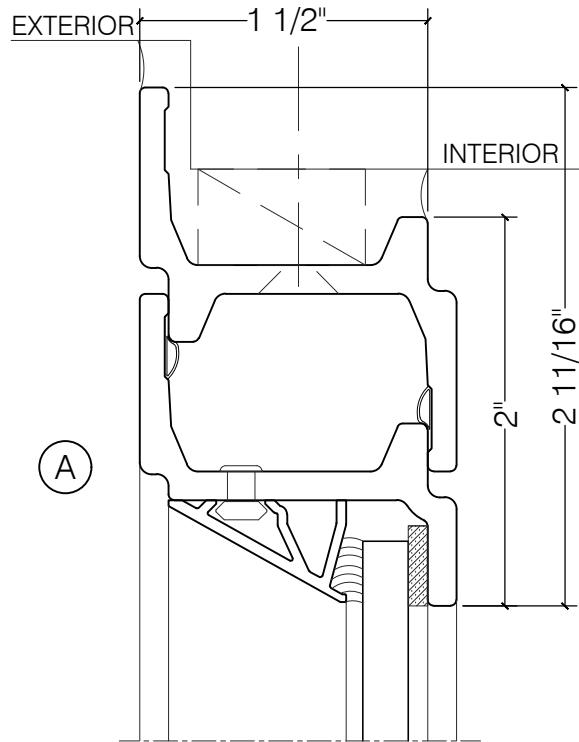

TORRANCE STEEL WINDOW CO., INC.

JEFFERSON 1900 SINGLE CASEMENT - Z BAR FRAME

SINGLE CASEMENT

1/4" GLASS