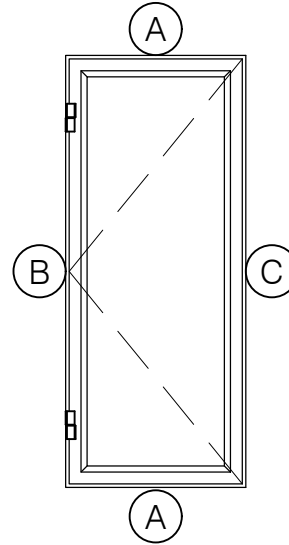

TORRANCE STEEL WINDOW CO., INC.

JEFFERSON 1900 SINGLE CASEMENT - Z BAR FRAME

SINGLE CASEMENT

1/4" GLASS