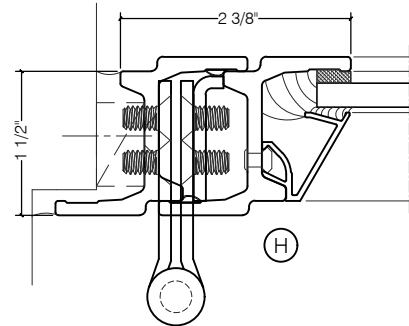

TORRANCE STEEL WINDOW CO., INC.

CENTURY 2000 - SINGLE DOOR WITH SIDELIGHTS SWING OUT

SWING-OUT
1/4" GLASS

SWING-OUT
1/4" GLASS

SCALE: 2:1