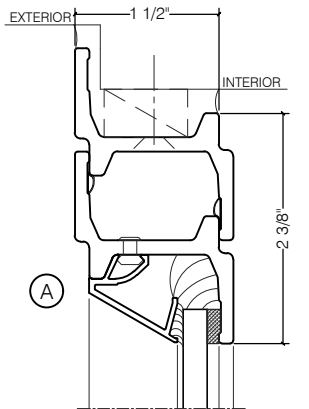

TORRANCE STEEL WINDOW CO., INC.

CENTURY 2000 - SINGLE DOOR WITH SIDELIGHTS SWING OUT

SWING-OUT
1/4" GLASS

SWING-OUT
1/4" GLASS

SCALE: 2:1