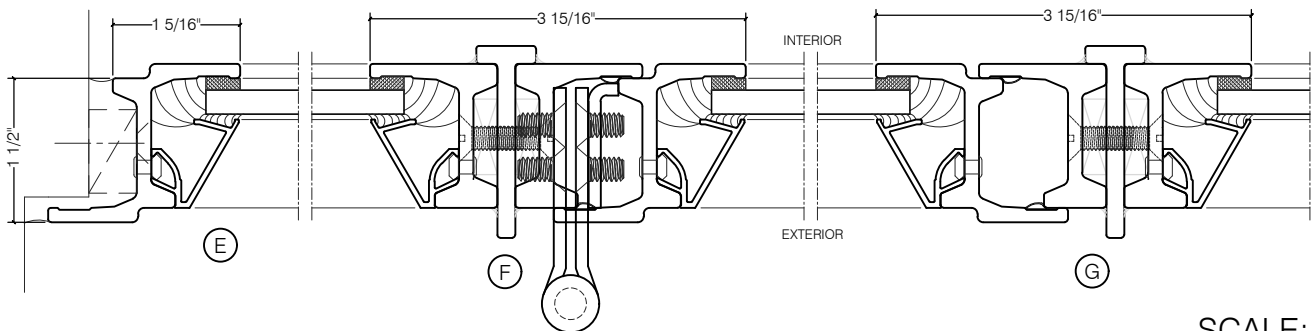

TORRANCE STEEL WINDOW CO., INC.

CENTURY 2000 - SINGLE DOOR WITH SIDELIGHTS SWING OUT

SWING-OUT
1/4" GLASS

SWING-OUT
1/4" GLASS

SCALE: 2:1