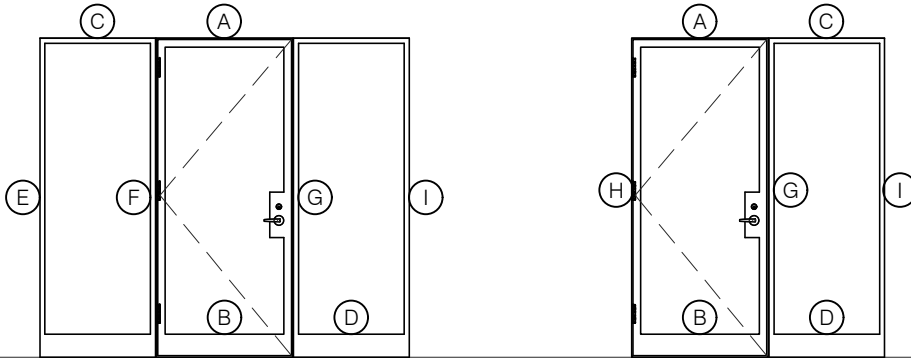

TORRANCE STEEL WINDOW CO., INC.

CENTURY 2000 - SINGLE DOOR WITH SIDELIGHTS SWING OUT

SWING-OUT
1/4" GLASS

SWING-OUT
1/4" GLASS

SCALE: 2:1