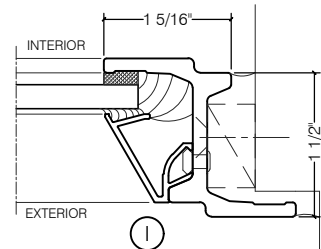

TORRANCE STEEL WINDOW CO., INC.

CENTURY 2000 - SINGLE DOOR WITH SIDELIGHTS SWING OUT

SWING-OUT
1/4" GLASS

SWING-OUT
1/4" GLASS

SCALE: 2:1