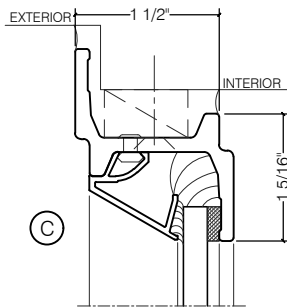

TORRANCE STEEL WINDOW CO., INC.

CENTURY 2000 - SINGLE DOOR WITH SIDELIGHTS SWING OUT

SWING-OUT
1/4" GLASS

SWING-OUT
1/4" GLASS

SCALE: 2:1