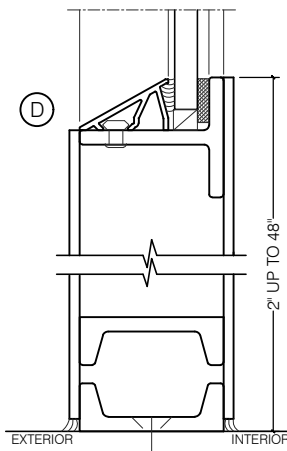

TORRANCE STEEL WINDOW CO., INC.

CENTURY 2000 - SINGLE DOOR WITH SIDELIGHTS SWING OUT

SWING-OUT
1/4" GLASS

SWING-OUT
1/4" GLASS

SCALE: 2:1