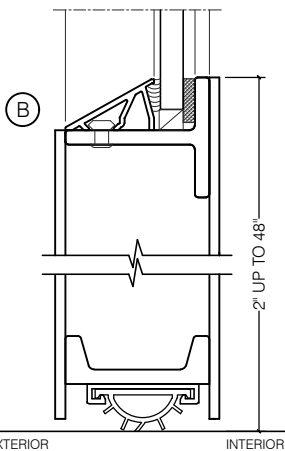

TORRANCE STEEL WINDOW CO., INC.

CENTURY 2000 - SINGLE DOOR WITH SIDELIGHTS SWING OUT

SWING-OUT
1/4" GLASS

SWING-OUT
1/4" GLASS

SCALE: 2:1