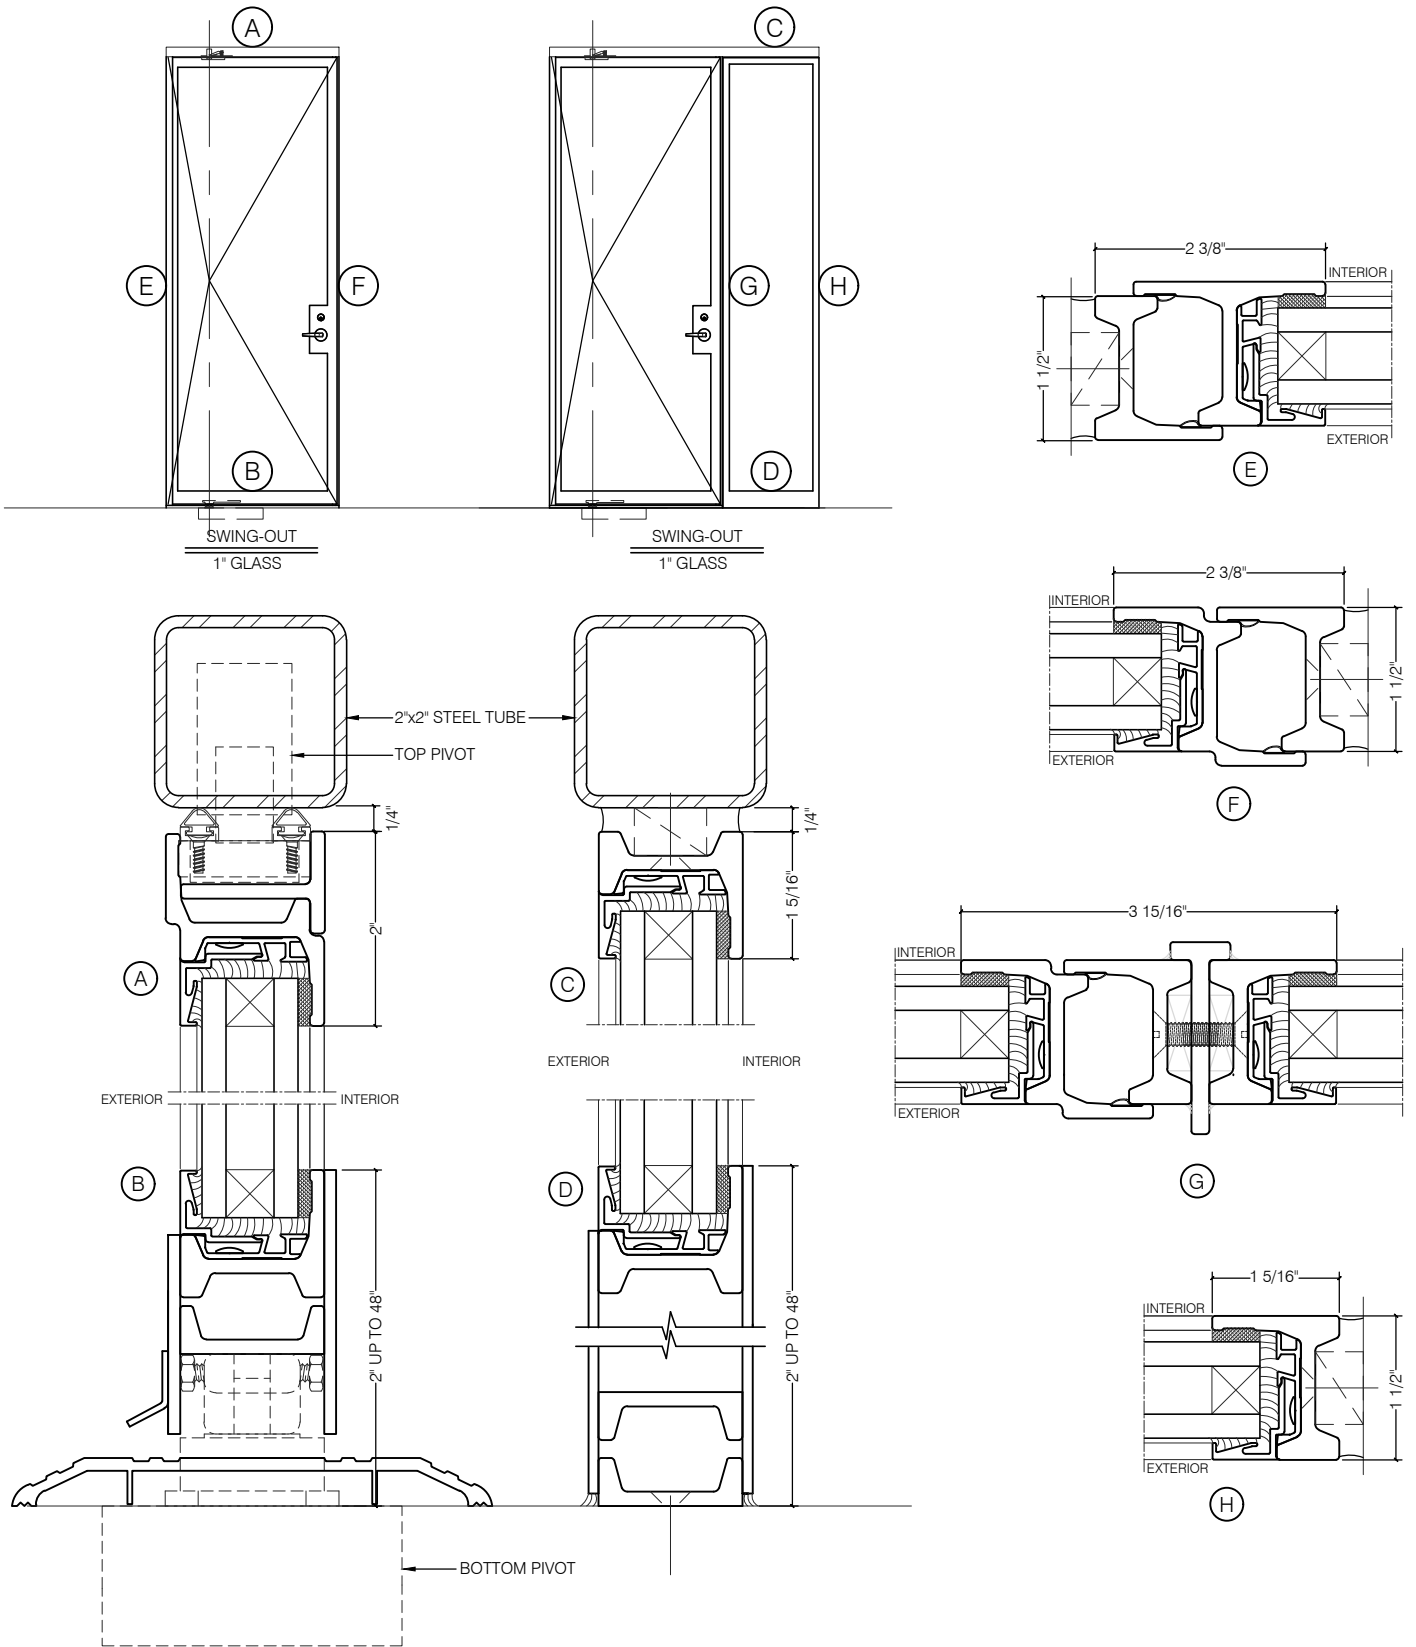

TORRANCE STEEL WINDOW CO., INC.

CENTURY 2000 DOORS - SINGLE PIVOT SWING - OUT

SCALE: 2:1