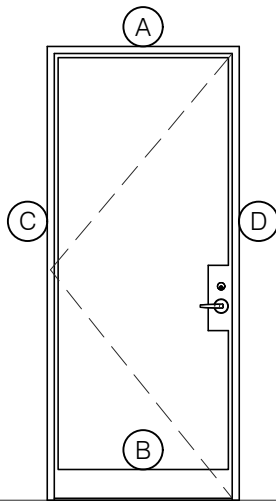

TORRANCE STEEL WINDOW CO., INC.

CENTURY 2000 DOORS - SWING IN

SWING-IN
1/4" GLASS

SWING-IN
1/4" GLASS

A

B

C

D

E

F

SCALE: 2:1