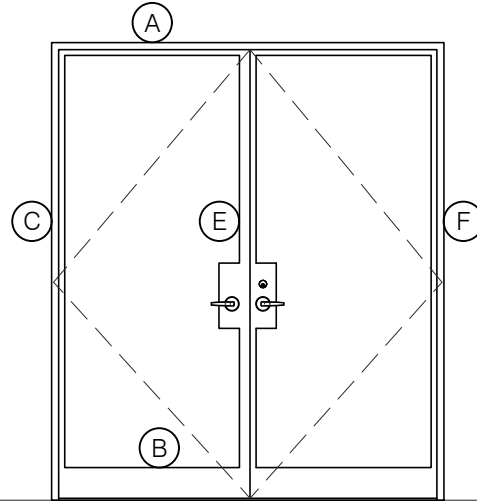

TORRANCE STEEL WINDOW CO., INC.

CENTURY 2000 DOORS - SWING IN

SWING-IN
1/4" GLASS

SWING-IN
1/4" GLASS

A

B

C

D

E

F

SCALE: 2:1