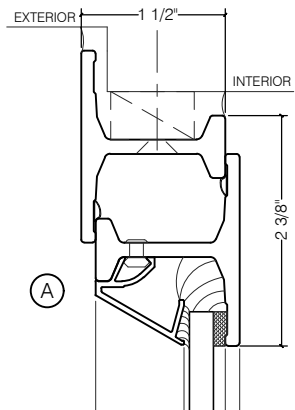

TORRANCE STEEL WINDOW CO., INC.

CENTURY 2000 DOORS - SWING IN

SWING-IN
1/4" GLASS

SWING-IN
1/4" GLASS

A

B

C

D

E

F

SCALE: 2:1