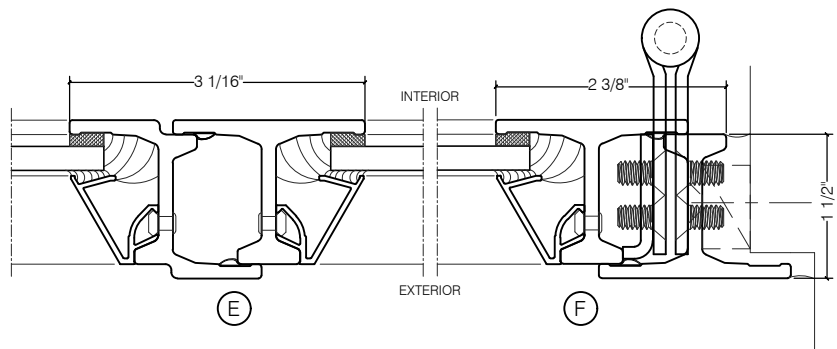

TORRANCE STEEL WINDOW CO., INC.

CENTURY 2000 DOORS - SWING IN

SWING-IN
1/4" GLASS

SWING-IN
1/4" GLASS

A

B

C

D

E

F

SCALE: 2:1