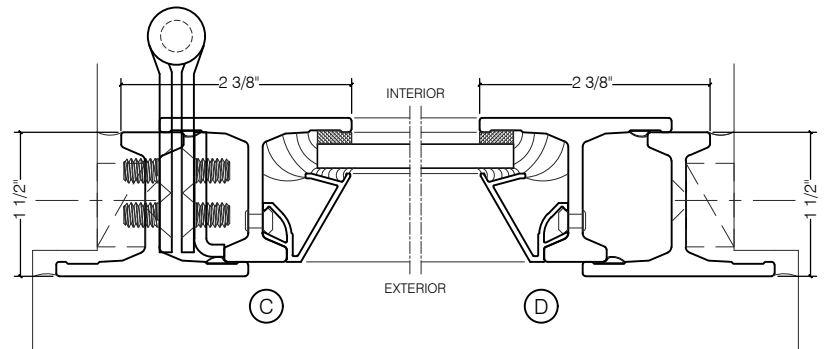

TORRANCE STEEL WINDOW CO., INC.

CENTURY 2000 DOORS - SWING IN

SWING-IN
1/4" GLASS

SWING-IN
1/4" GLASS

A

B

C

D

E

F

SCALE: 2:1