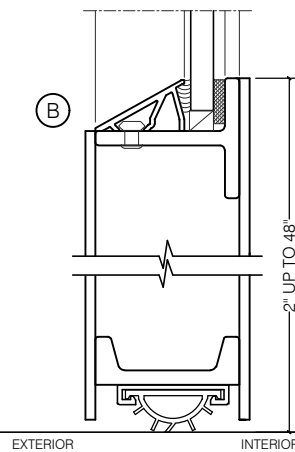

TORRANCE STEEL WINDOW CO., INC.

CENTURY 2000 DOORS - SWING IN

SWING-IN
1/4" GLASS

SWING-IN
1/4" GLASS

A

B

C

D

E

F

SCALE: 2:1