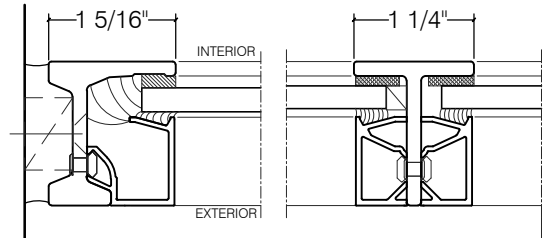

TORRANCE STEEL WINDOW CO., INC.

CENTURY 2000 GLAZING BEAD OPTIONS

SLOPED BEAD FOR 1/4" GLASS

SQUARE BEAD FOR 1/4" GLASS

SLOPED BEAD FOR 3/4" GLASS

SQUARE BEAD FOR 3/4" GLASS

SQUARE BEAD FOR 1" GLASS

FIRE RATED 1/4" GLASS STEEL BEAD

SCALE: 2:1