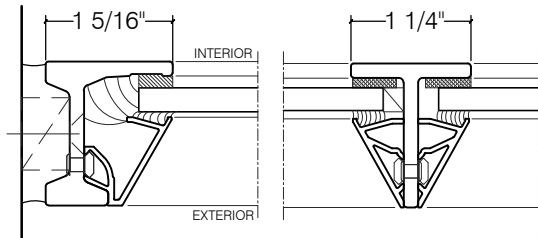

TORRANCE STEEL WINDOW CO., INC.

CENTURY 2000 GLAZING BEAD OPTIONS

SLOPED BEAD FOR 1/4" GLASS

SQUARE BEAD FOR 1/4" GLASS

SLOPED BEAD FOR 3/4" GLASS

SQUARE BEAD FOR 3/4" GLASS

SQUARE BEAD FOR 1" GLASS

FIRE RATED 1/4" GLASS STEEL BEAD

SCALE: 2:1