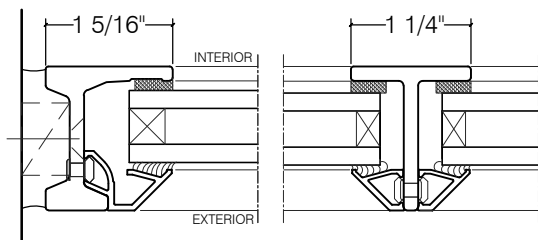

TORRANCE STEEL WINDOW CO., INC.

CENTURY 2000 GLAZING BEAD OPTIONS

SLOPED BEAD FOR 1/4" GLASS

SQUARE BEAD FOR 1/4" GLASS

SLOPED BEAD FOR 3/4" GLASS

SQUARE BEAD FOR 3/4" GLASS

SQUARE BEAD FOR 1" GLASS

FIRE RATED 1/4" GLASS STEEL BEAD

SCALE: 2:1