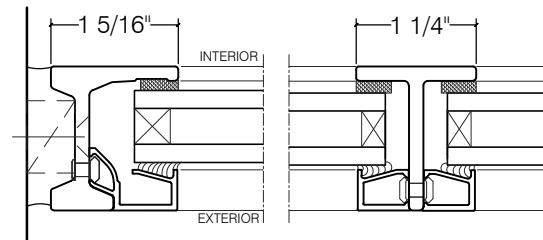

TORRANCE STEEL WINDOW CO., INC.

CENTURY 2000 GLAZING BEAD OPTIONS

SLOPED BEAD FOR 1/4" GLASS

SQUARE BEAD FOR 1/4" GLASS

SLOPED BEAD FOR 3/4" GLASS

SQUARE BEAD FOR 3/4" GLASS

SQUARE BEAD FOR 1" GLASS

FIRE RATED 1/4" GLASS STEEL BEAD

SCALE: 2:1