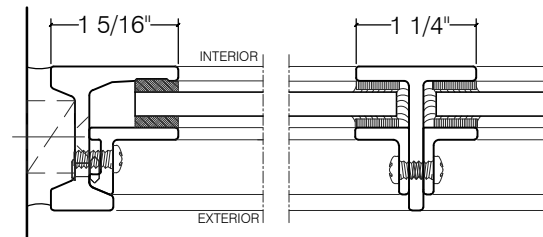

TORRANCE STEEL WINDOW CO., INC.

CENTURY 2000 GLAZING BEAD OPTIONS

SLOPED BEAD FOR 1/4" GLASS

SQUARE BEAD FOR 1/4" GLASS

SLOPED BEAD FOR 3/4" GLASS

SQUARE BEAD FOR 3/4" GLASS

SQUARE BEAD FOR 1" GLASS

FIRE RATED 1/4" GLASS STEEL BEAD

SCALE: 2:1