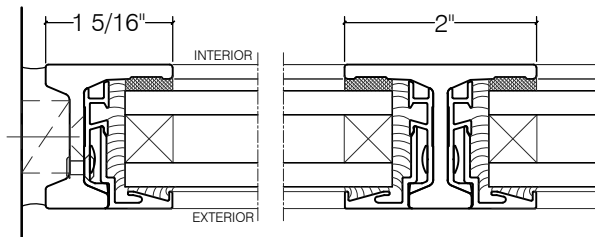

TORRANCE STEEL WINDOW CO., INC.

CENTURY 2000 GLAZING BEAD OPTIONS

SLOPED BEAD FOR 1/4" GLASS

SQUARE BEAD FOR 1/4" GLASS

SLOPED BEAD FOR 3/4" GLASS

SQUARE BEAD FOR 3/4" GLASS

SQUARE BEAD FOR 1" GLASS

FIRE RATED 1/4" GLASS STEEL BEAD

SCALE: 2:1