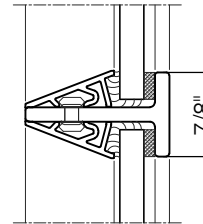

7/8" MUNTIN

1/4" GLASS