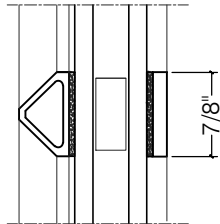

### SIMULATED DIVIDED LITE

3/4" GLASS MAX.

### 3/4" MUNTIN

1/4" GLASS MAX.

### 7/8" MUNTIN

1/4" GLASS

1/2" GLASS

### 2" MUNTIN

1/4" GLASS

1/2" GLASS

3/4" GLASS

1" GLASS MAX.

SCALE: 2:1