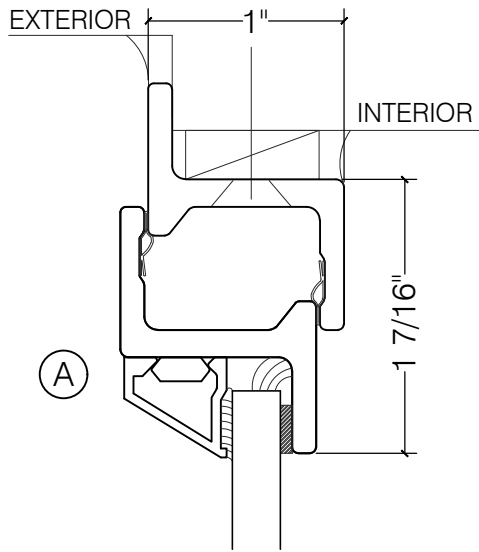

TORRANCE STEEL WINDOW CO., INC.

2600 SERIES

AWNING

1/4" SINGLE GLAZED MAX.

INTERIOR
EXTERIOR

DETAIL SCALE: 1:1