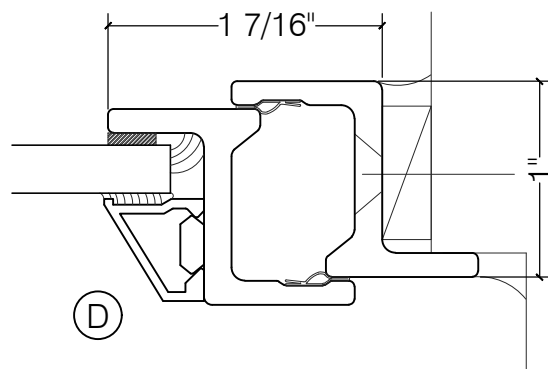

TORRANCE STEEL WINDOW CO., INC.

2600 SERIES

AWNING

1/4" SINGLE GLAZED MAX.

INTERIOR
EXTERIOR

DETAIL SCALE: 1:1