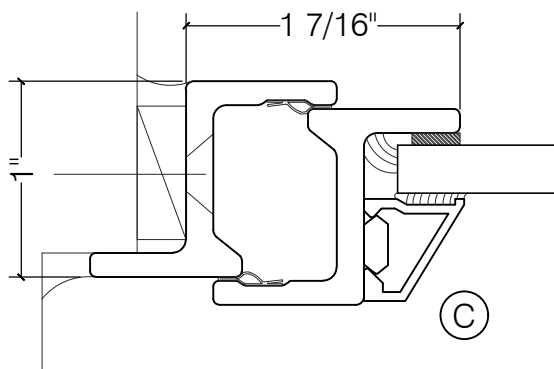

TORRANCE STEEL WINDOW CO., INC.

2600 SERIES

AWNING

1/4" SINGLE GLAZED MAX.

INTERIOR
EXTERIOR

DETAIL SCALE: 1:1