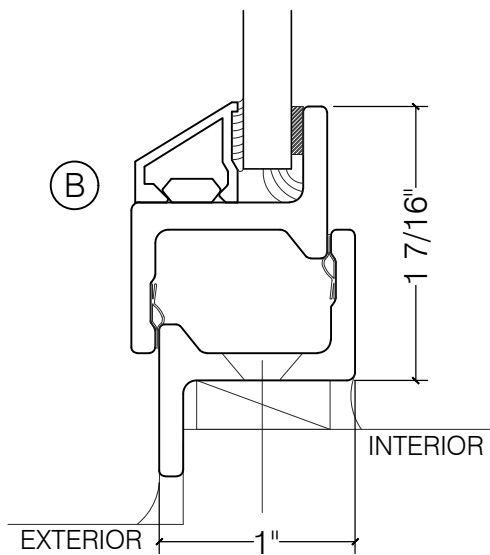

TORRANCE STEEL WINDOW CO., INC.

2600 SERIES

AWNING

1/4" SINGLE GLAZED MAX.

INTERIOR
EXTERIOR

DETAIL SCALE: 1:1