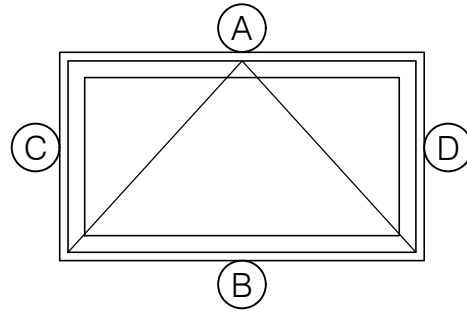

TORRANCE STEEL WINDOW CO., INC.

2600 SERIES

AWNING

1/4" SINGLE GLAZED MAX.

INTERIOR
EXTERIOR

DETAIL SCALE: 1:1