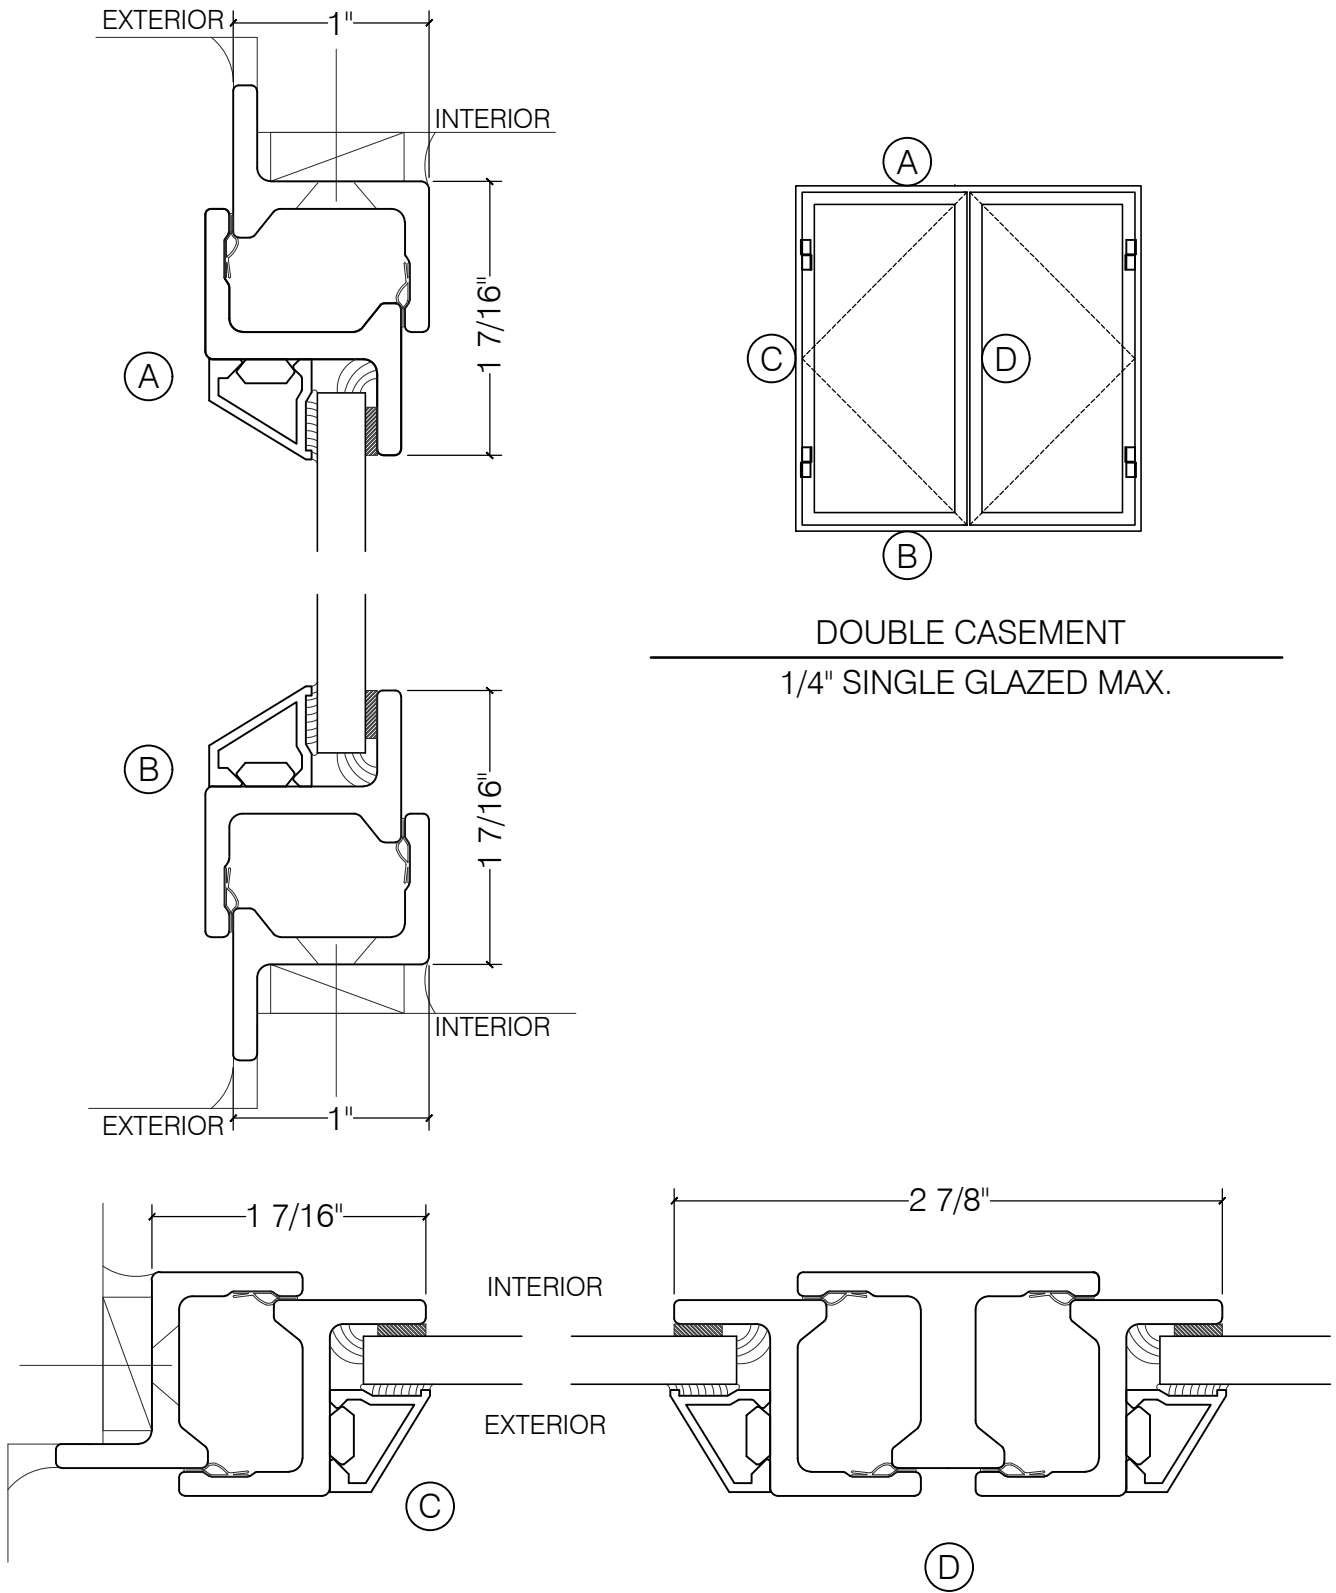

TORRANCE STEEL WINDOW CO., INC.

2600 SERIES

DOUBLE CASEMENT
1/4" SINGLE GLAZED MAX.

DETAIL SCALE: 1:1