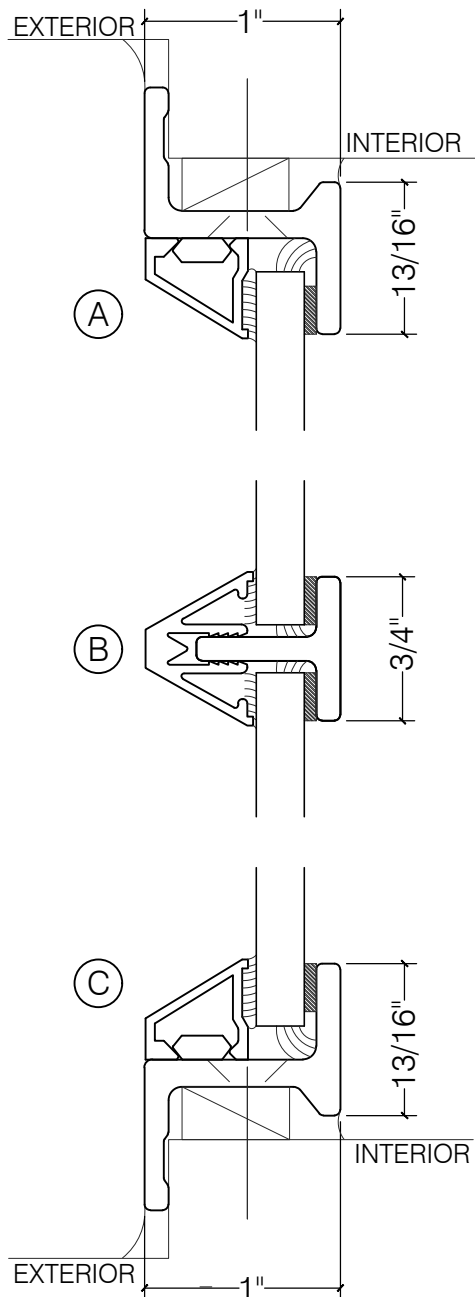

TORRANCE STEEL WINDOW CO., INC.

2600 SERIES

FIXED SASH
1/4" SINGLE GLAZED MAX.

DETAIL SCALE: 1:1