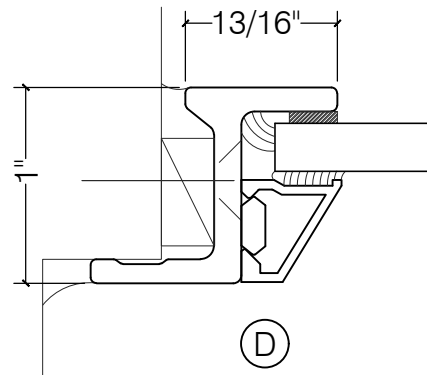

TORRANCE STEEL WINDOW CO., INC.

2600 SERIES

FIXED SASH
1/4" SINGLE GLAZED MAX.

DETAIL SCALE: 1:1