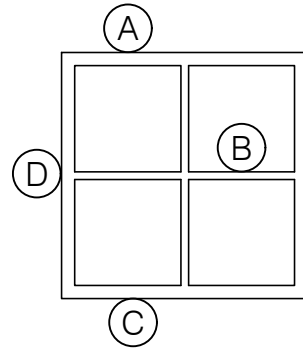

TORRANCE STEEL WINDOW CO., INC.

2600 SERIES

FIXED SASH
1/4" SINGLE GLAZED MAX.

DETAIL SCALE: 1:1