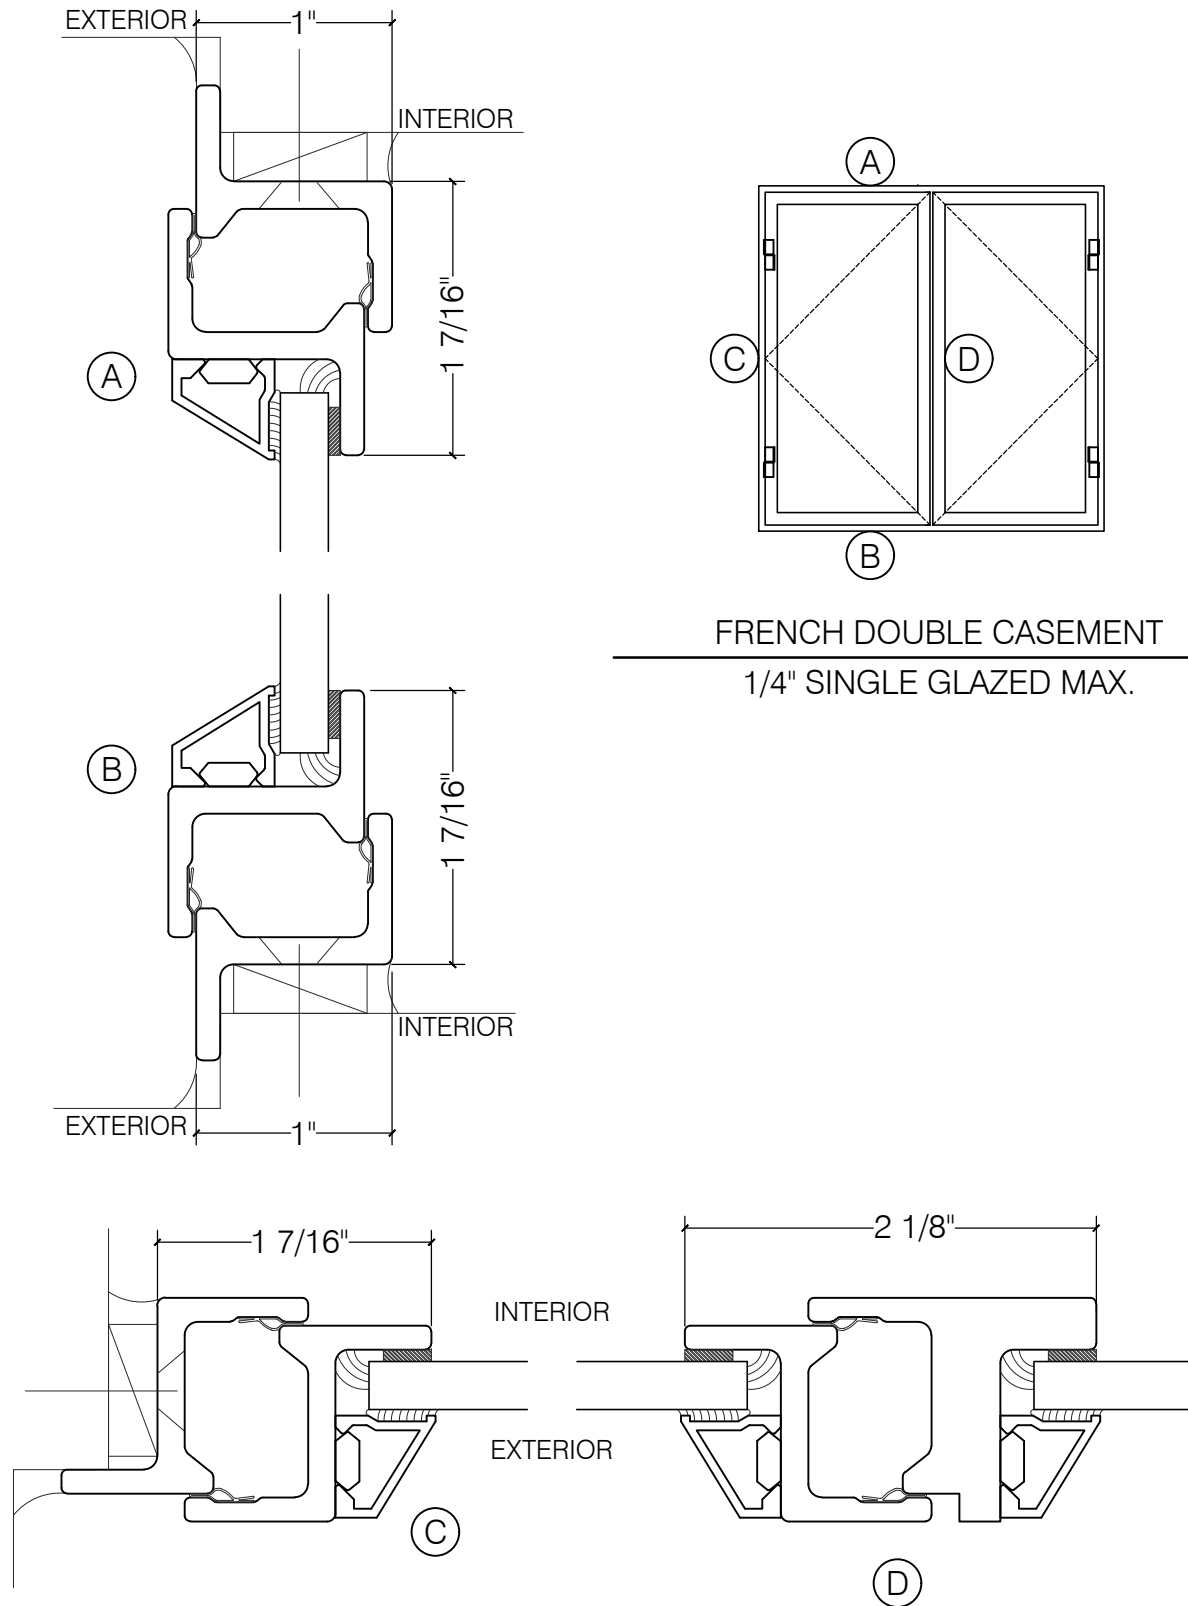

# TORRANCE STEEL WINDOW CO., INC.

## 2600 SERIES

FRENCH DOUBLE CASEMENT  
1/4" SINGLE GLAZED MAX.

DETAIL SCALE: 1:1