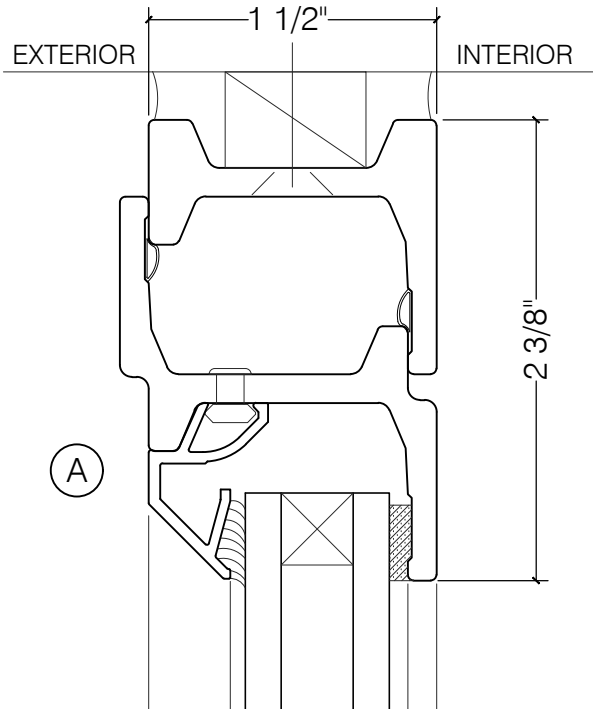

TORRANCE STEEL WINDOW CO., INC.

CENTURY 2000 - AWNING

AWNING

3/4" GLASS