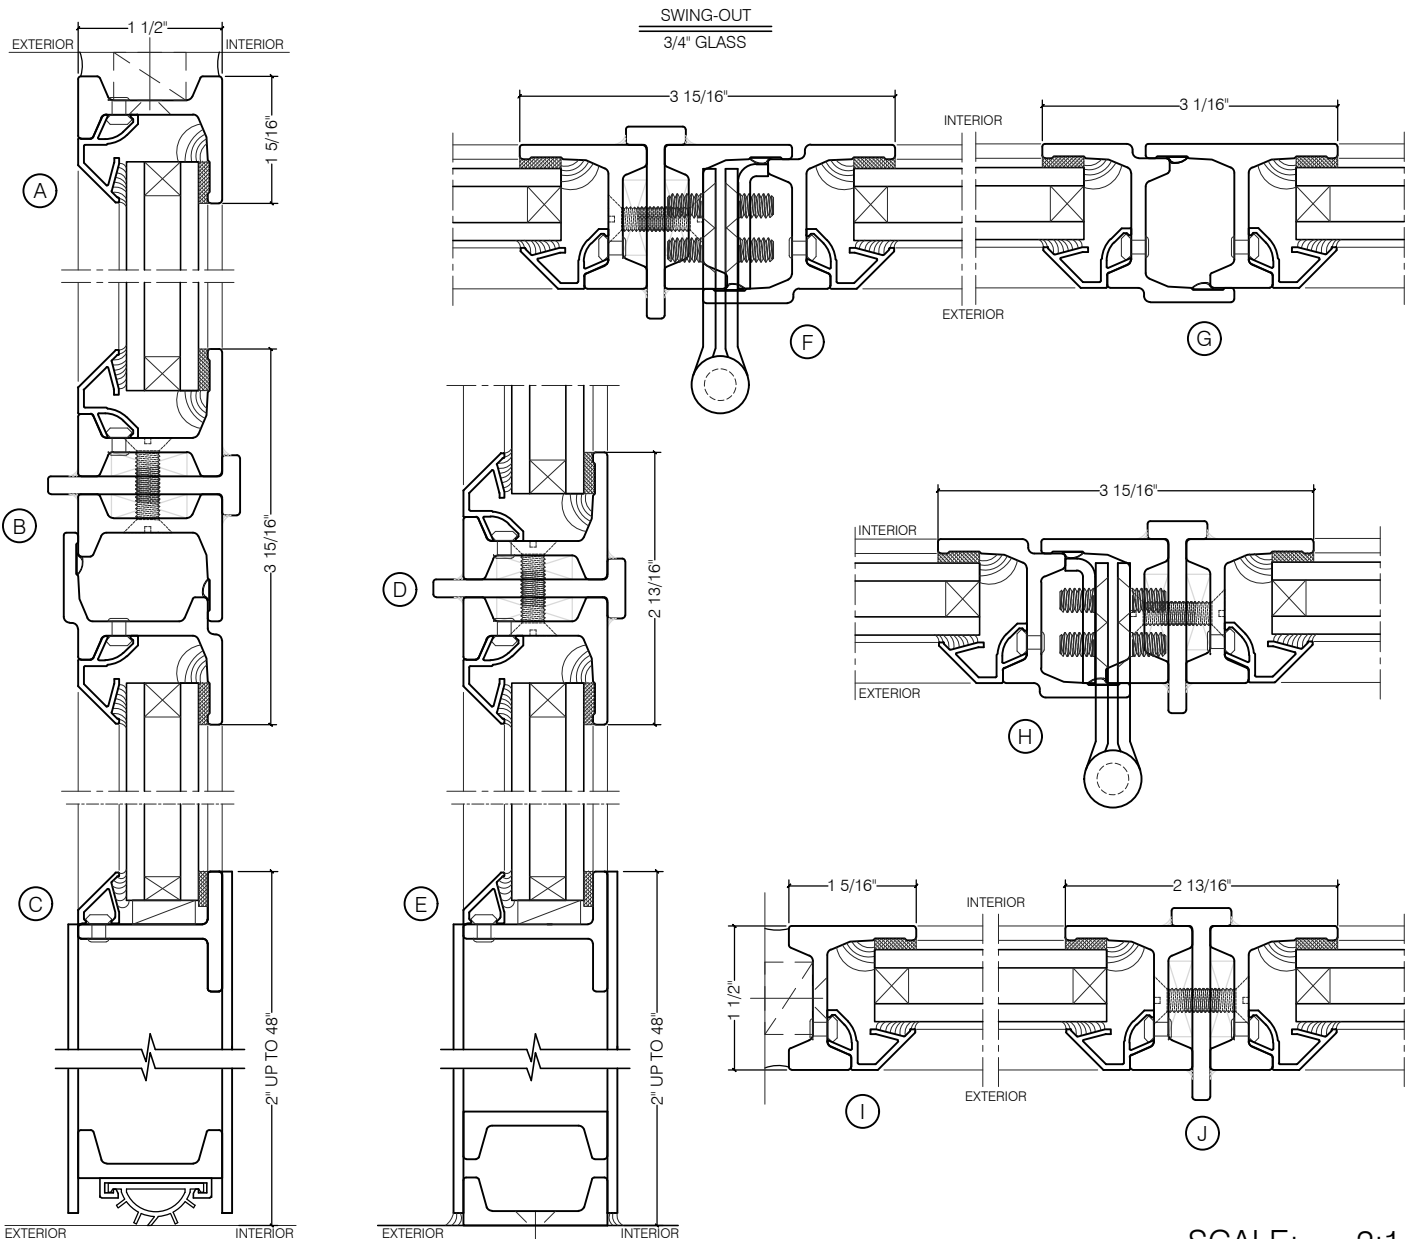

TORRANCE STEEL WINDOW CO., INC.

CENTURY 2000 - DOUBLE DOOR WITH SIDELIGHTS & TRANSOM SWING OUT

SCALE: 2:1