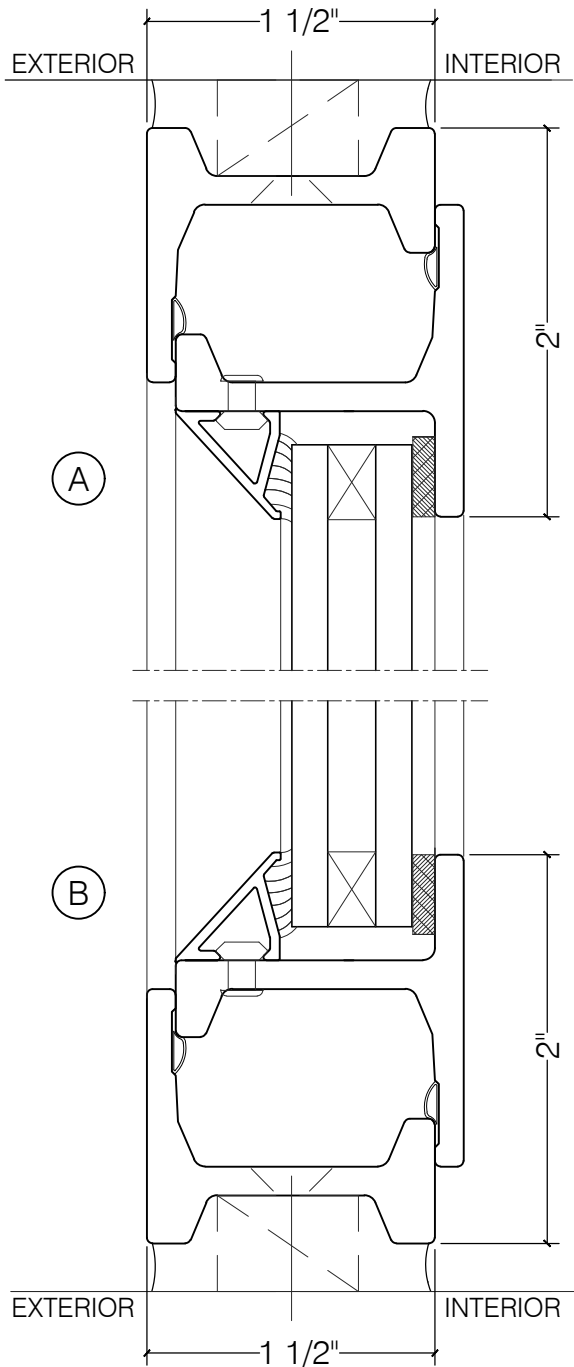

## JEFFERSON 1900 PIVOT BLOCK FRAME

PIVOT

5/8" GLASS