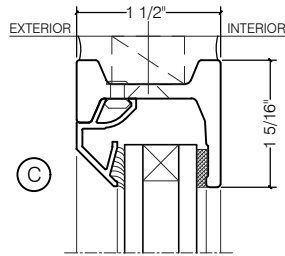

TORRANCE STEEL WINDOW CO., INC.

CENTURY 2000 - SINGLE DOOR WITH SIDELIGHTS SWING OUT

SWING-OUT
3/4" GLASS

SWING-OUT
3/4" GLASS

SCALE: 2:1