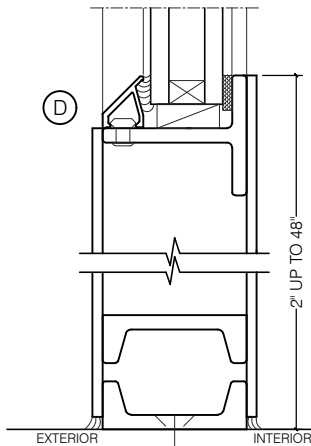

TORRANCE STEEL WINDOW CO., INC.

CENTURY 2000 - SINGLE DOOR WITH SIDELIGHTS SWING OUT

SWING-OUT
3/4" GLASS

SWING-OUT
3/4" GLASS

SCALE: 2:1