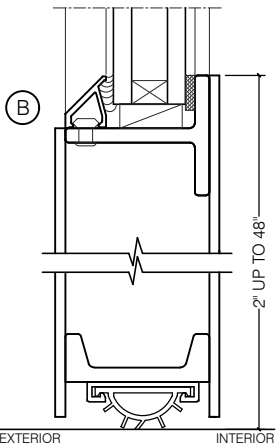

TORRANCE STEEL WINDOW CO., INC.

CENTURY 2000 - SINGLE DOOR WITH SIDELIGHTS SWING OUT

SWING-OUT
3/4" GLASS

SWING-OUT
3/4" GLASS

SCALE: 2:1