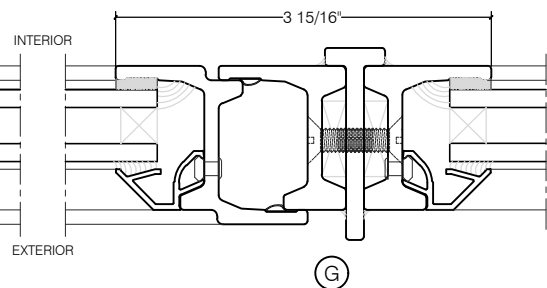

TORRANCE STEEL WINDOW CO., INC.

CENTURY 2000 - SINGLE DOOR WITH SIDELIGHTS SWING OUT

SWING-OUT
3/4" GLASS

SWING-OUT
3/4" GLASS

SCALE: 2:1