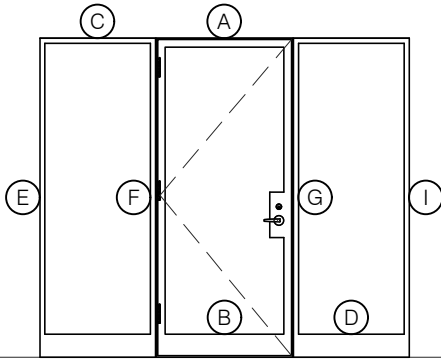

TORRANCE STEEL WINDOW CO., INC.

CENTURY 2000 - SINGLE DOOR WITH SIDELIGHTS SWING OUT

SWING-OUT
3/4" GLASS

SWING-OUT
3/4" GLASS

SCALE: 2:1