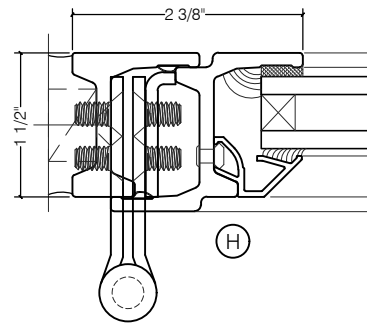

TORRANCE STEEL WINDOW CO., INC.

CENTURY 2000 - SINGLE DOOR WITH SIDELIGHTS SWING OUT

SWING-OUT
3/4" GLASS

SWING-OUT
3/4" GLASS

SCALE: 2:1