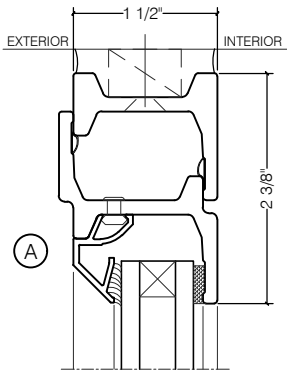

TORRANCE STEEL WINDOW CO., INC.

CENTURY 2000 - SINGLE DOOR WITH SIDELIGHTS SWING OUT

SWING-OUT
3/4" GLASS

SWING-OUT
3/4" GLASS

SCALE: 2:1