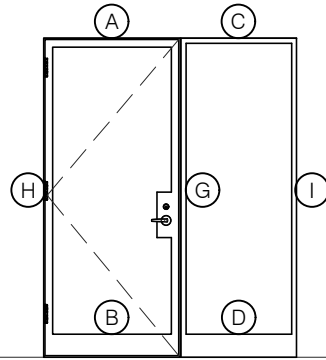

TORRANCE STEEL WINDOW CO., INC.

CENTURY 2000 - SINGLE DOOR WITH SIDELIGHTS SWING OUT

SWING-OUT
3/4" GLASS

SWING-OUT
3/4" GLASS

SCALE: 2:1