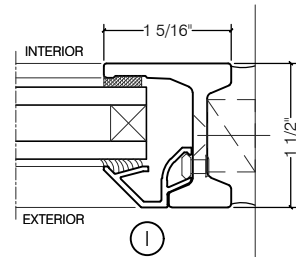

TORRANCE STEEL WINDOW CO., INC.

CENTURY 2000 - SINGLE DOOR WITH SIDELIGHTS SWING OUT

SWING-OUT
3/4" GLASS

SWING-OUT
3/4" GLASS

SCALE: 2:1