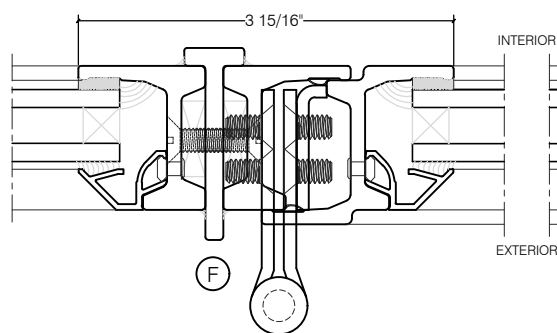

TORRANCE STEEL WINDOW CO., INC.

CENTURY 2000 - SINGLE DOOR WITH SIDELIGHTS SWING OUT

SWING-OUT
3/4" GLASS

SWING-OUT
3/4" GLASS

SCALE: 2:1