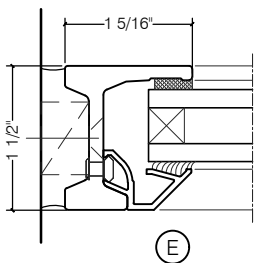

TORRANCE STEEL WINDOW CO., INC.

CENTURY 2000 - SINGLE DOOR WITH SIDELIGHTS SWING OUT

SWING-OUT
3/4" GLASS

SWING-OUT
3/4" GLASS

SCALE: 2:1