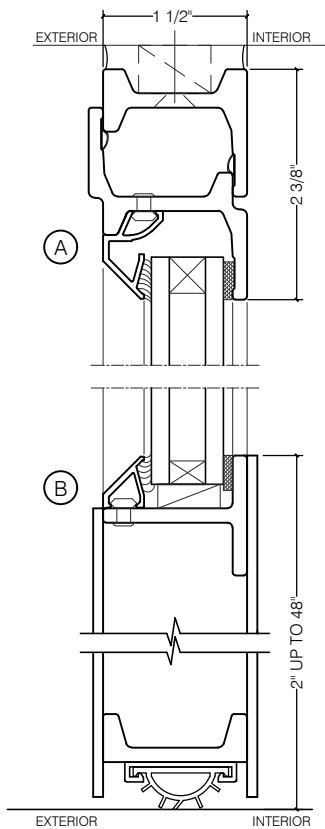

TORRANCE STEEL WINDOW CO., INC.

CENTURY 2000 DOORS - SWING OUT

SWING-OUT
3/4" GLASS

SWING-OUT
3/4" GLASS

SCALE: 2:1