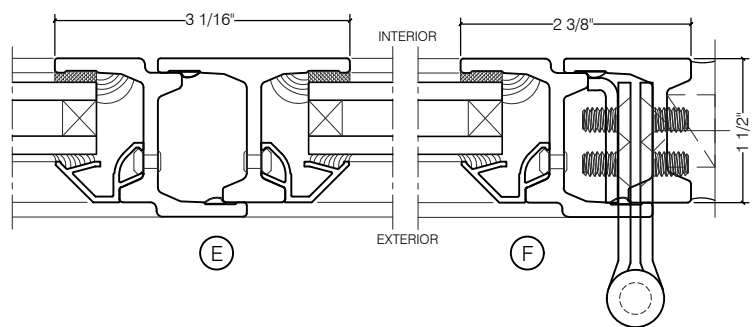

TORRANCE STEEL WINDOW CO., INC.

CENTURY 2000 DOORS - SWING OUT

SWING-OUT
3/4" GLASS

SWING-OUT
3/4" GLASS

SCALE: 2:1