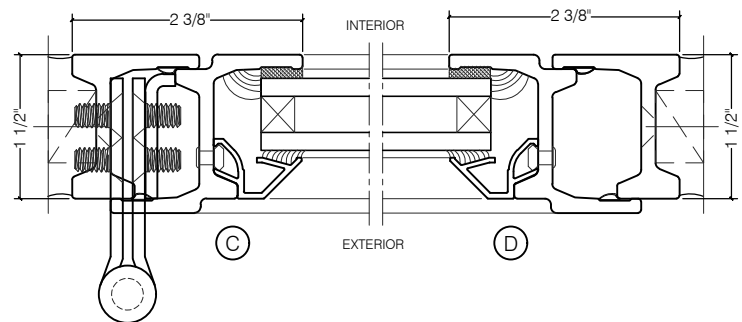

TORRANCE STEEL WINDOW CO., INC.

CENTURY 2000 DOORS - SWING OUT

SWING-OUT
3/4" GLASS

SWING-OUT
3/4" GLASS

SCALE: 2:1