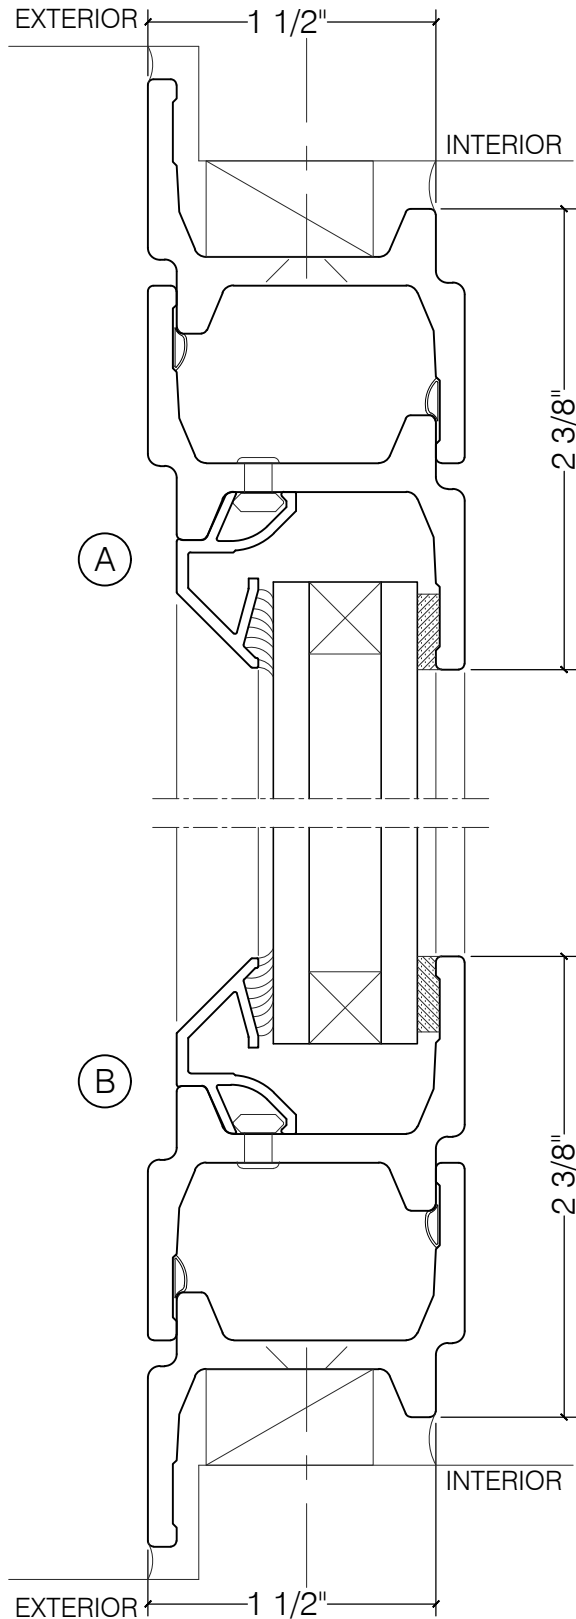

TORRANCE STEEL WINDOW CO., INC.

CENTURY 2000 - AWNING

AWNING

3/4" GLASS