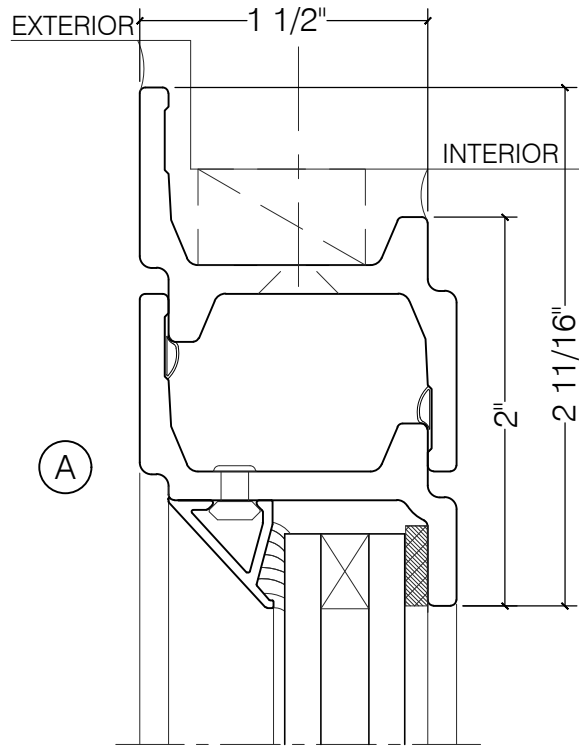

TORRANCE STEEL WINDOW CO., INC.

JEFFERSON 1900 AWNING - BLOCK FRAME

AWNING

5/8" GLASS