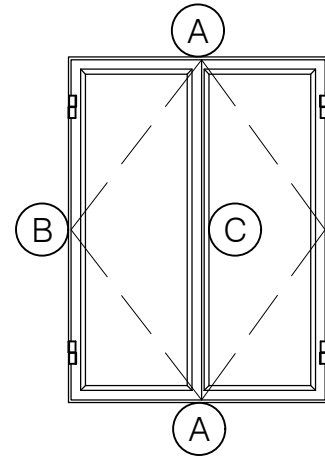

## CENTURY 2000 - Z BAR FRAME

DOUBLE CASEMENT

3/4" GLASS