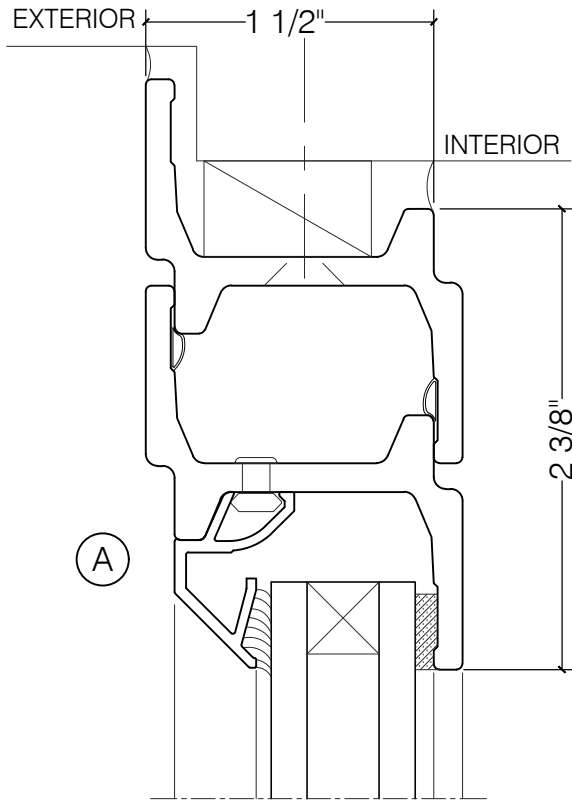

## CENTURY 2000 - Z BAR FRAME

DOUBLE CASEMENT

3/4" GLASS