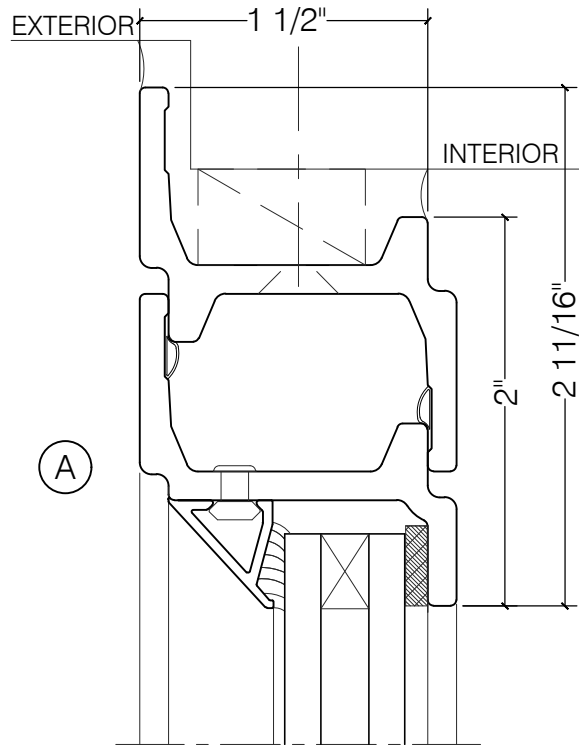

## JEFFERSON 1900 DOUBLE CASEMENT - Z BAR FRAME

DOUBLE CASEMENT

5/8" GLASS