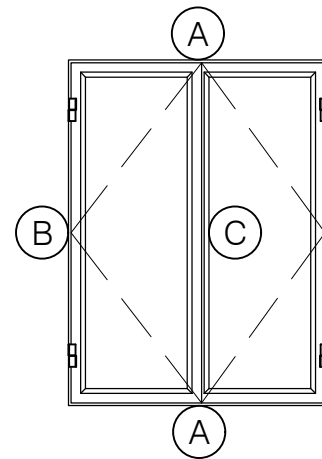

## JEFFERSON 1900 DOUBLE CASEMENT - Z BAR FRAME

DOUBLE CASEMENT

5/8" GLASS