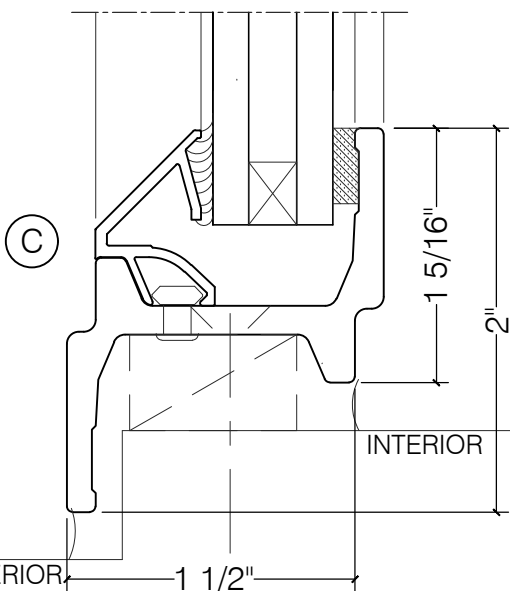

TORRANCE STEEL WINDOW CO., INC.

JEFFERSON 1900 FIXED SASH - Z BAR

FIXED
5/8" GLASS