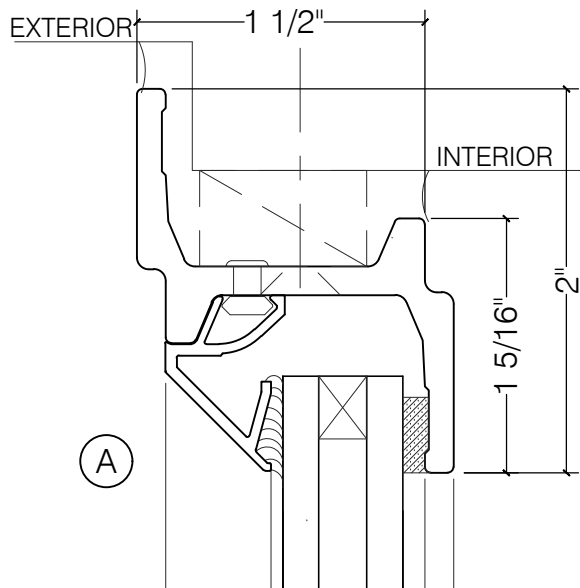

TORRANCE STEEL WINDOW CO., INC.

JEFFERSON 1900 FIXED SASH - Z BAR

FIXED
5/8" GLASS