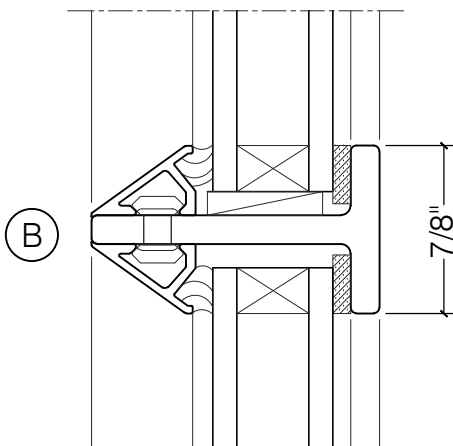

TORRANCE STEEL WINDOW CO., INC.

JEFFERSON 1900 FIXED SASH - Z BAR

FIXED
5/8" GLASS