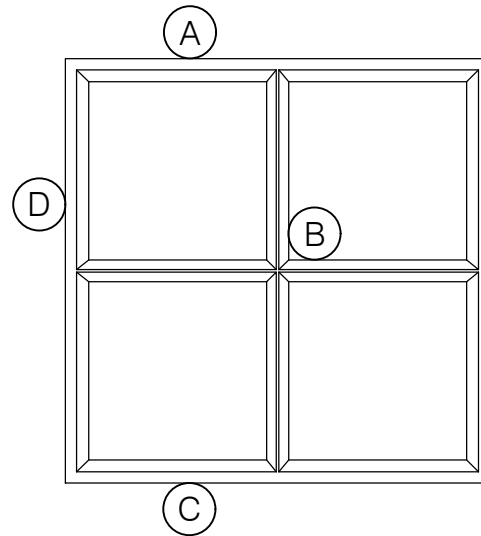

TORRANCE STEEL WINDOW CO., INC.

JEFFERSON 1900 FIXED SASH - Z BAR

FIXED
5/8" GLASS