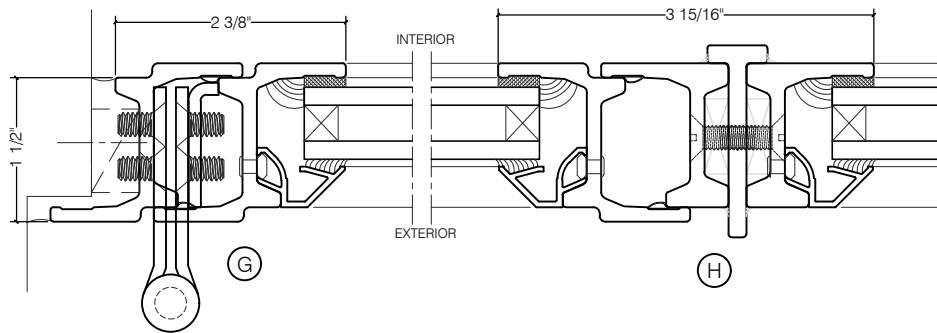

TORRANCE STEEL WINDOW CO., INC.

CENTURY 2000 - SINGLE DOOR WITH TRANSOM SWING OUT

SWING-OUT
3/4" GLASS

SWING-OUT
3/4" GLASS

SCALE: 2:1