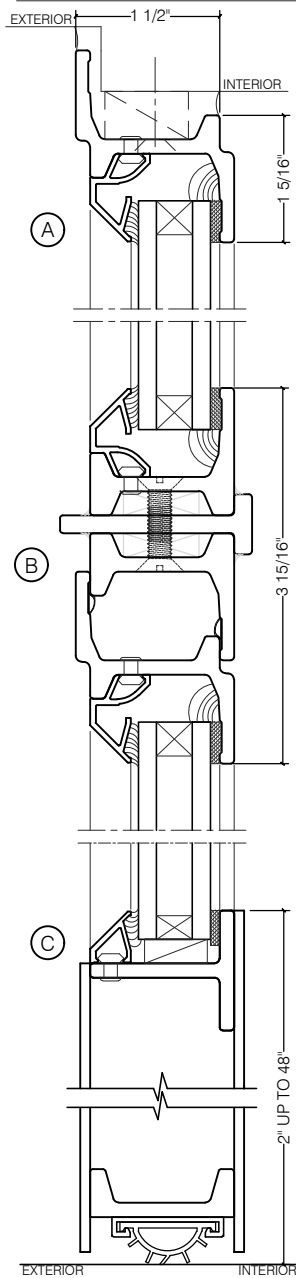

TORRANCE STEEL WINDOW CO., INC.

CENTURY 2000 - SINGLE DOOR WITH TRANSOM SWING OUT

SWING-OUT
3/4" GLASS

SWING-OUT
3/4" GLASS

SCALE: 2:1