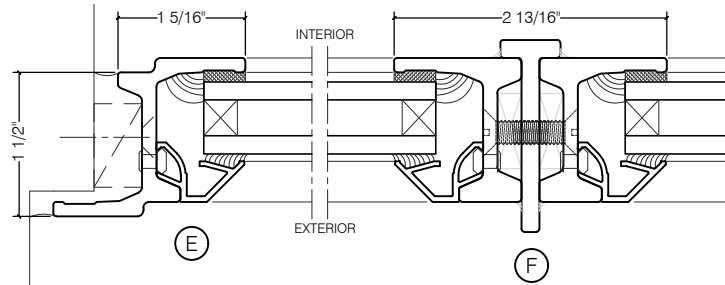

TORRANCE STEEL WINDOW CO., INC.

CENTURY 2000 - SINGLE DOOR WITH TRANSOM SWING OUT

SWING-OUT
3/4" GLASS

SWING-OUT
3/4" GLASS

SCALE: 2:1