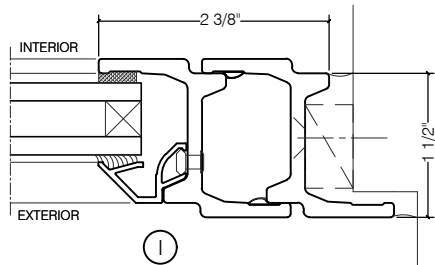

TORRANCE STEEL WINDOW CO., INC.

CENTURY 2000 - SINGLE DOOR WITH TRANSOM SWING OUT

SWING-OUT
3/4" GLASS

SWING-OUT
3/4" GLASS

SCALE: 2:1