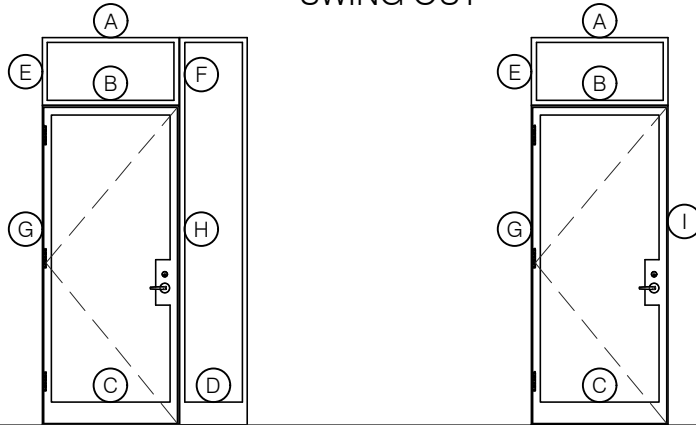

TORRANCE STEEL WINDOW CO., INC.

CENTURY 2000 - SINGLE DOOR WITH TRANSOM SWING OUT

SWING-OUT
3/4" GLASS

SWING-OUT
3/4" GLASS

SCALE: 2:1