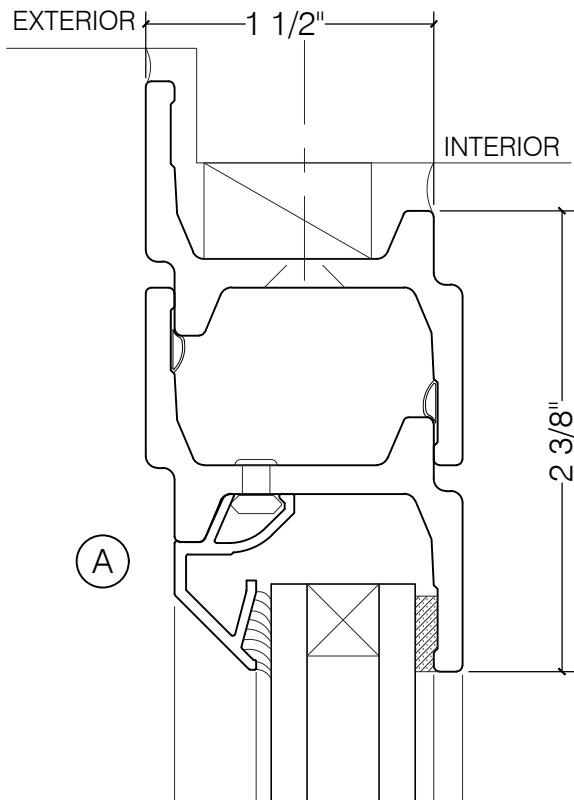

## CENTURY 2000 - OUTSWING SINGLE CASEMENT

SINGLE CASEMENT

3/4" GLASS