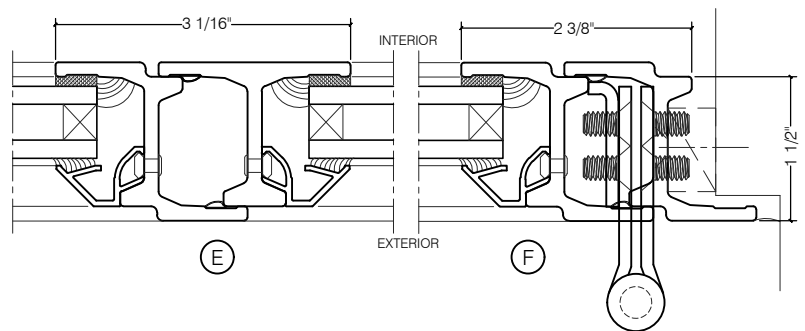

TORRANCE STEEL WINDOW CO., INC.

CENTURY 2000 DOORS - SWING OUT

SWING-OUT
3/4" GLASS

SWING-OUT
3/4" GLASS

SCALE: 2:1