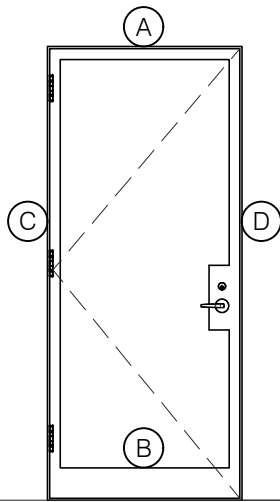

TORRANCE STEEL WINDOW CO., INC.

CENTURY 2000 DOORS - SWING OUT

SWING-OUT
3/4" GLASS

SWING-OUT
3/4" GLASS

SCALE: 2:1