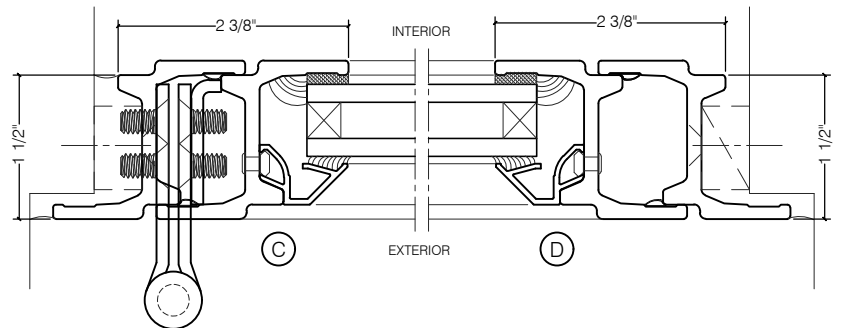

TORRANCE STEEL WINDOW CO., INC.

CENTURY 2000 DOORS - SWING OUT

SWING-OUT
3/4" GLASS

SWING-OUT
3/4" GLASS

SCALE: 2:1