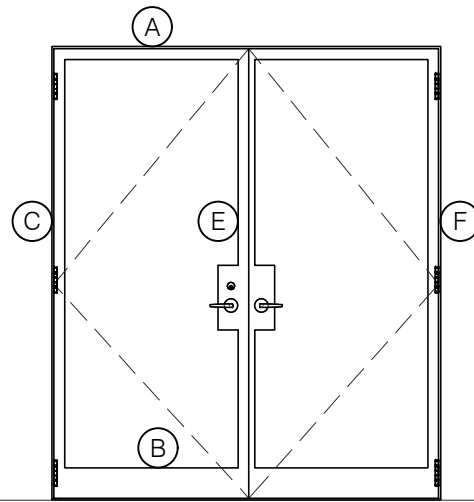

TORRANCE STEEL WINDOW CO., INC.

CENTURY 2000 DOORS - SWING OUT

SWING-OUT
3/4" GLASS

SWING-OUT
3/4" GLASS

SCALE: 2:1