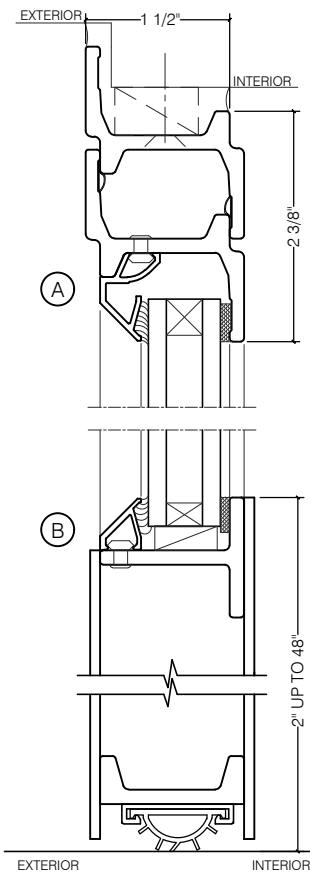

TORRANCE STEEL WINDOW CO., INC.

CENTURY 2000 DOORS - SWING OUT

SWING-OUT
3/4" GLASS

SWING-OUT
3/4" GLASS

SCALE: 2:1