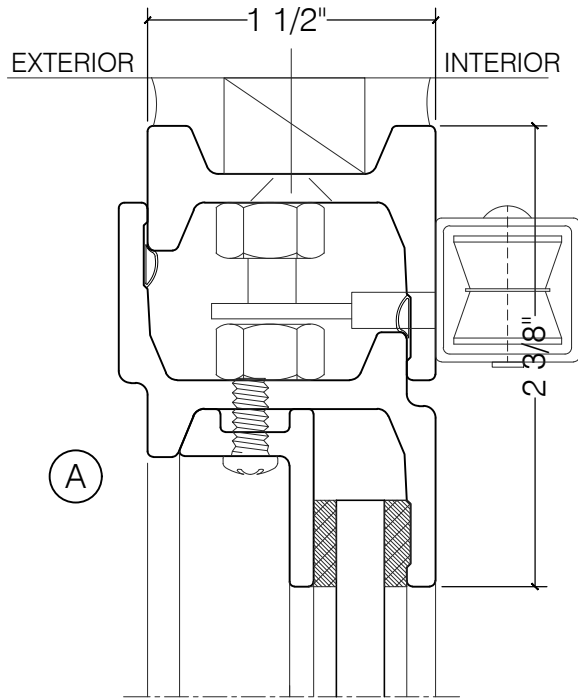

TORRANCE STEEL WINDOW CO., INC.

CENTURY 2000 - BLOCK FRAME

DOUBLE CASEMENT

1/4" GLASS