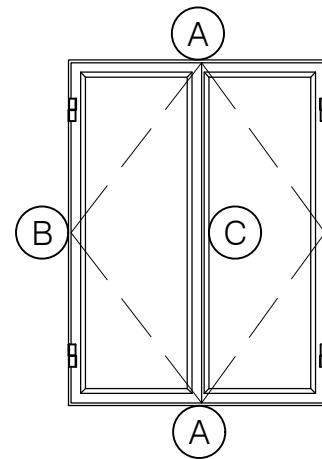

TORRANCE STEEL WINDOW CO., INC.

CENTURY 2000 - BLOCK FRAME

DOUBLE CASEMENT

1/4" GLASS