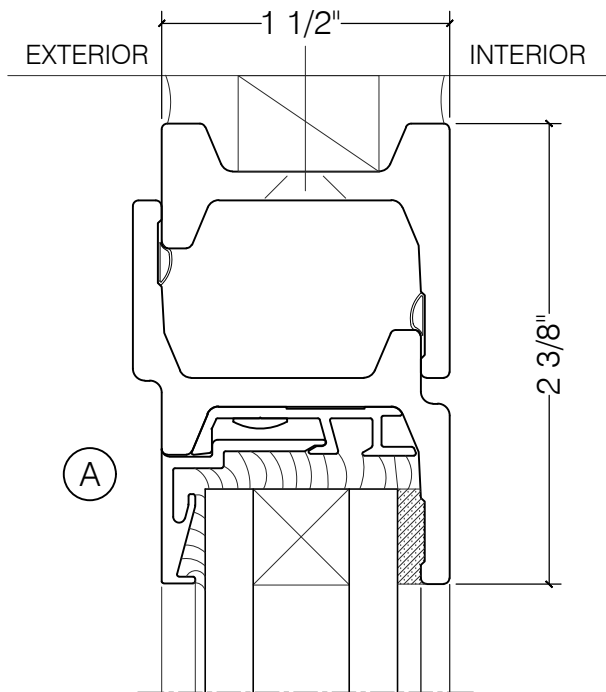

TORRANCE STEEL WINDOW CO., INC.

CENTURY 2000 - OUTSWING DOUBLE CASEMENT

AWNING

1" GLASS