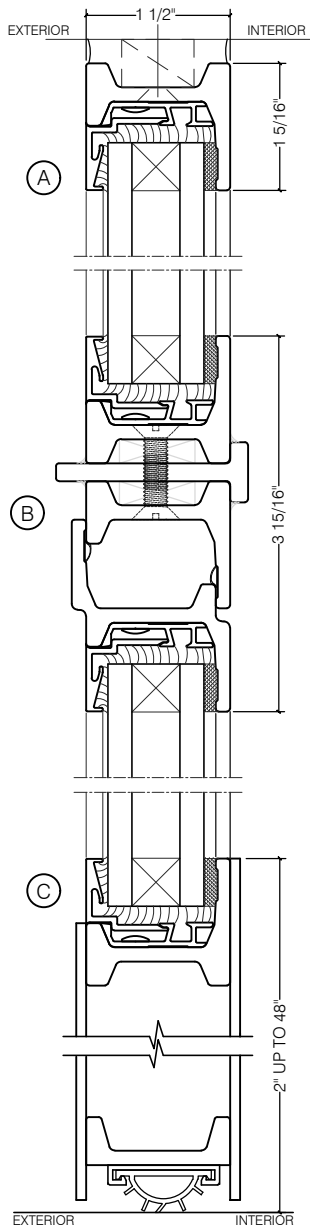

# TORRANCE STEEL WINDOW CO., INC.

CENTURY 2000 - DOUBLE DOOR WITH SIDELIGHTS & TRANSOM  
SWING OUT

SCALE: 2:1