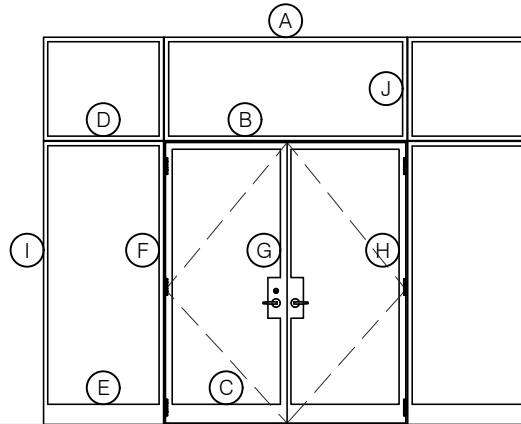

# TORRANCE STEEL WINDOW CO., INC.

CENTURY 2000 - DOUBLE DOOR WITH SIDELIGHTS & TRANSOM  
SWING OUT

SCALE: 2:1