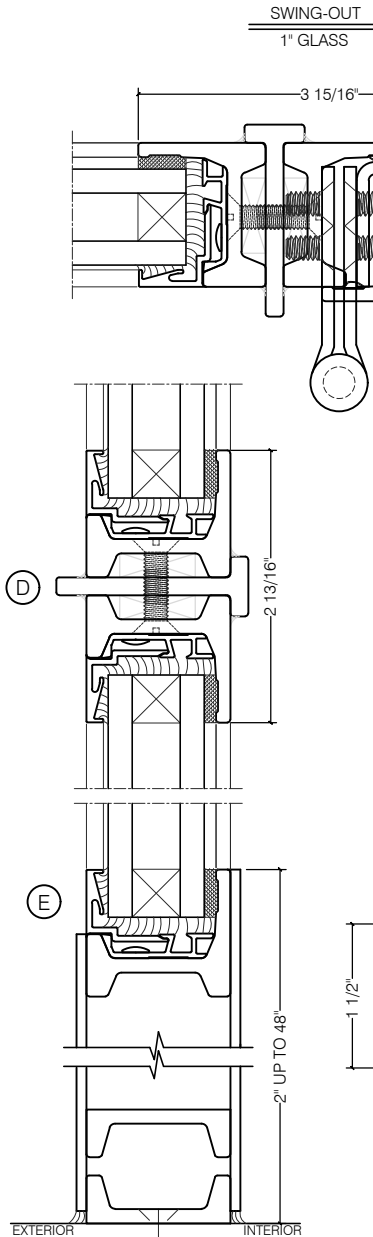

# TORRANCE STEEL WINDOW CO., INC.

CENTURY 2000 - DOUBLE DOOR WITH SIDELIGHTS & TRANSOM  
SWING OUT

SCALE: 2:1