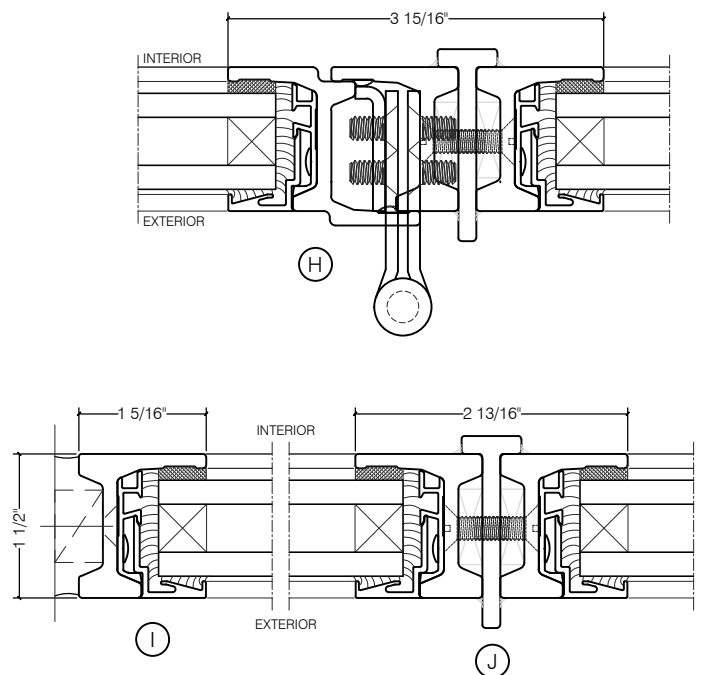

# TORRANCE STEEL WINDOW CO., INC.

CENTURY 2000 - DOUBLE DOOR WITH SIDELIGHTS & TRANSOM  
SWING OUT

SCALE: 2:1