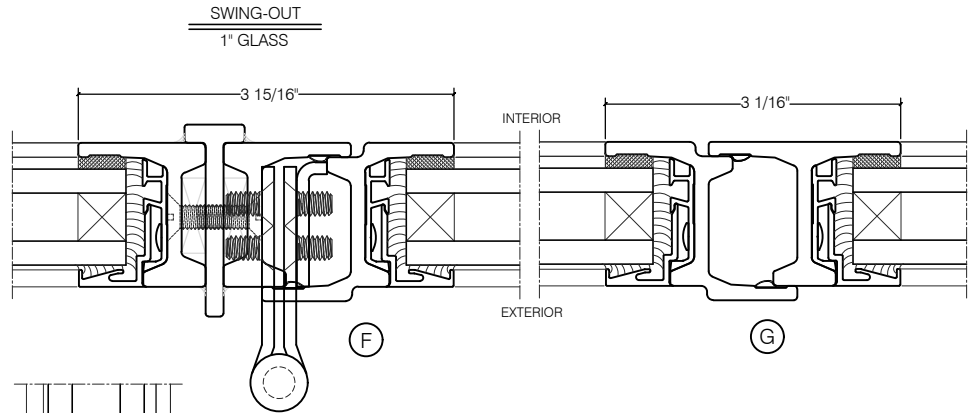

# TORRANCE STEEL WINDOW CO., INC.

CENTURY 2000 - DOUBLE DOOR WITH SIDELIGHTS & TRANSOM  
SWING OUT

SCALE: 2:1