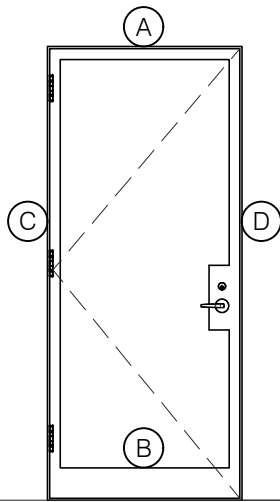

TORRANCE STEEL WINDOW CO., INC.

CENTURY 2000 DOORS - SWING OUT

SWING-OUT
1" GLASS

SWING-OUT
1" GLASS

SCALE: 2:1