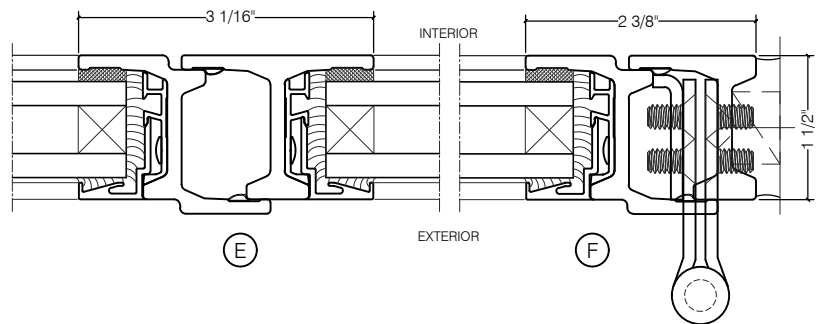

TORRANCE STEEL WINDOW CO., INC.

CENTURY 2000 DOORS - SWING OUT

SWING-OUT
1" GLASS

SWING-OUT
1" GLASS

SCALE: 2:1