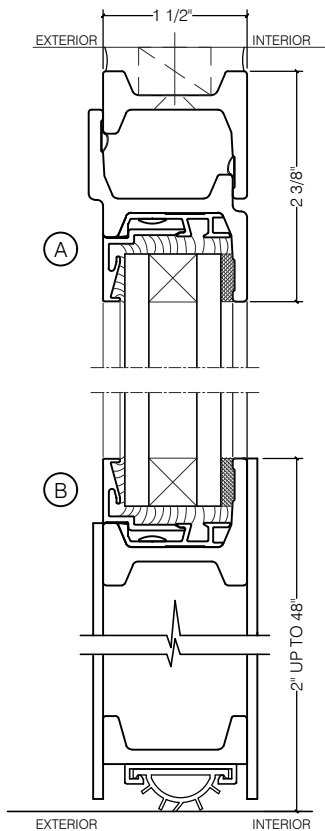

TORRANCE STEEL WINDOW CO., INC.

CENTURY 2000 DOORS - SWING OUT

SWING-OUT
1" GLASS

SWING-OUT
1" GLASS

SCALE: 2:1