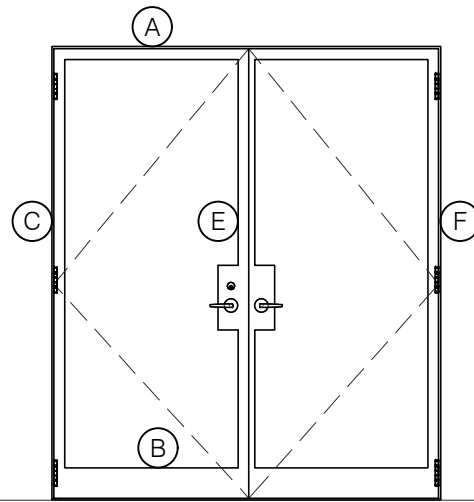

TORRANCE STEEL WINDOW CO., INC.

CENTURY 2000 DOORS - SWING OUT

SWING-OUT
1" GLASS

SWING-OUT
1" GLASS

SCALE: 2:1