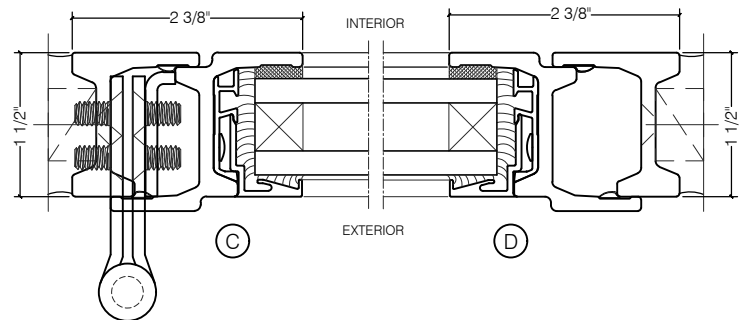

TORRANCE STEEL WINDOW CO., INC.

CENTURY 2000 DOORS - SWING OUT

SWING-OUT
1" GLASS

SWING-OUT
1" GLASS

SCALE: 2:1