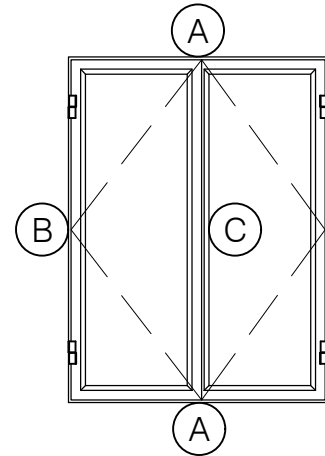

TORRANCE STEEL WINDOW CO., INC.

CENTURY 2000 - Z BAR FRAME

DOUBLE CASEMENT

1" GLASS