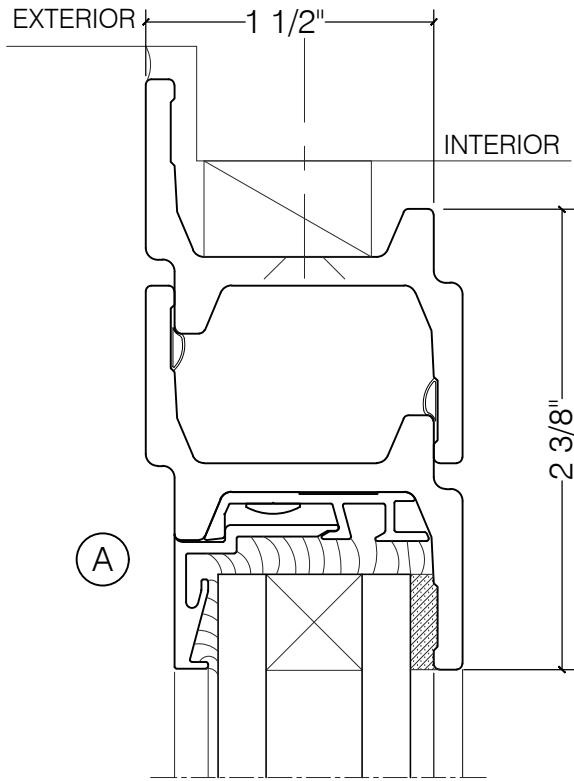

TORRANCE STEEL WINDOW CO., INC.

CENTURY 2000 - Z BAR FRAME

DOUBLE CASEMENT

1" GLASS