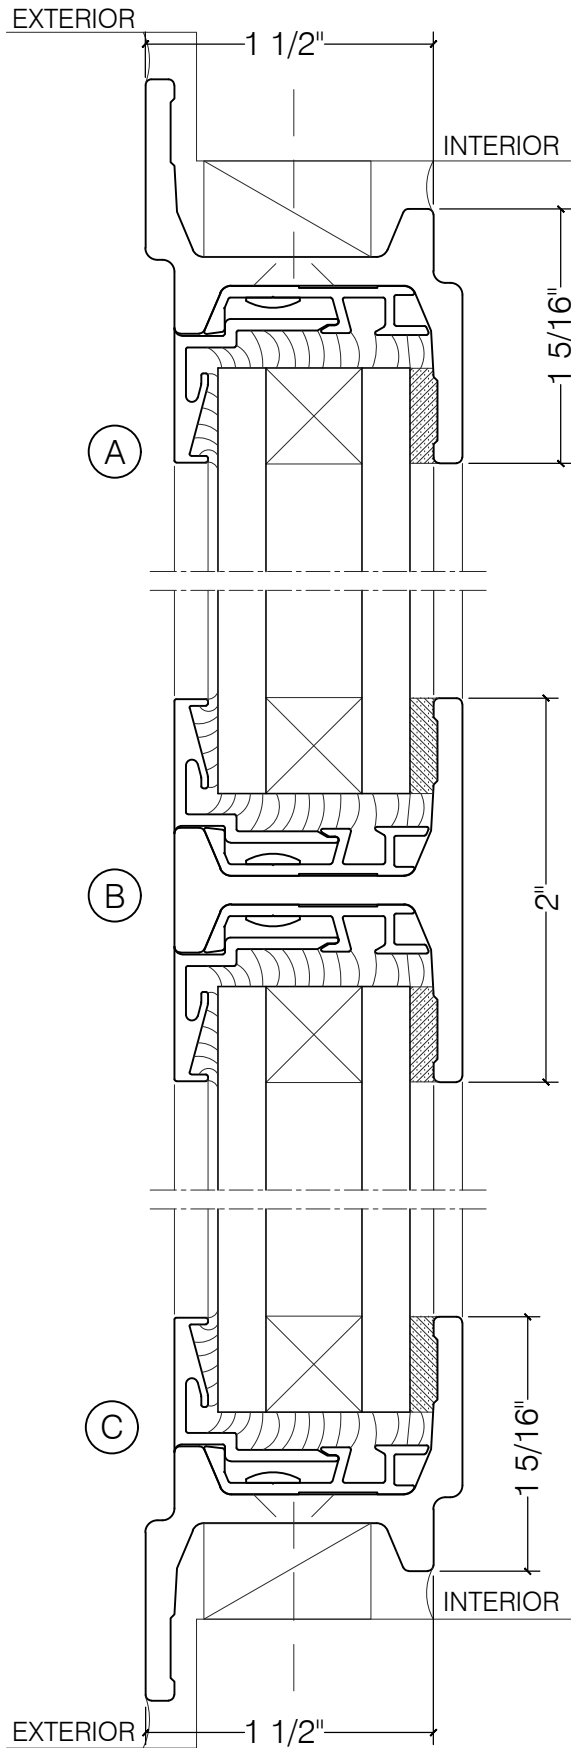

## CENTURY 2000 FIXED SASH

FIXED  
1" GLASS