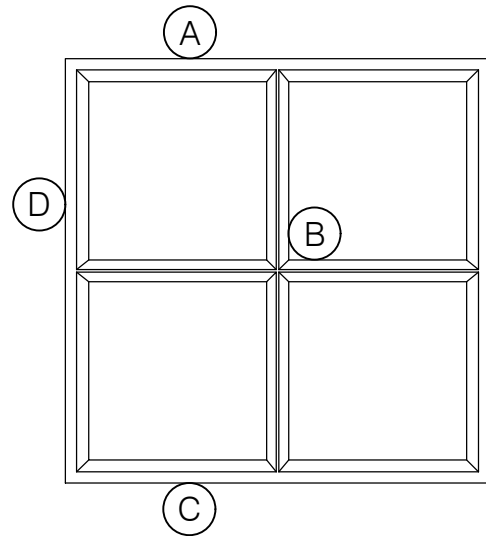

## CENTURY 2000 FIXED SASH

FIXED  
1" GLASS