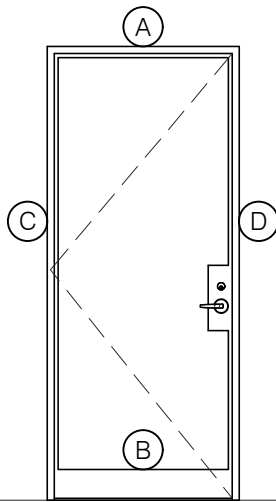

TORRANCE STEEL WINDOW CO., INC.

CENTURY 2000 DOORS - SWING-IN

SWING-IN
1" GLASS

SWING-IN
1" GLASS

SCALE: 2:1