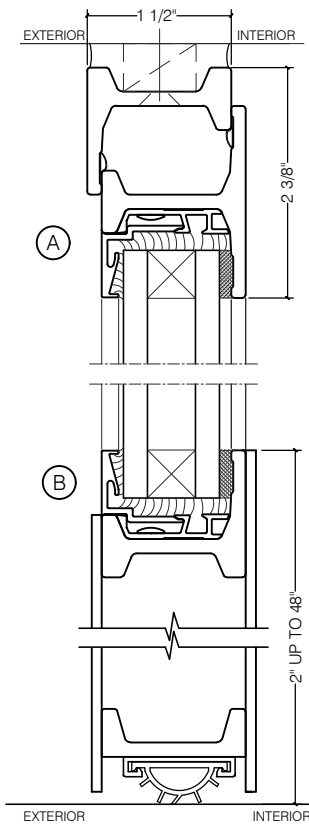

TORRANCE STEEL WINDOW CO., INC.

CENTURY 2000 DOORS - SWING-IN

SWING-IN
1" GLASS

SWING-IN
1" GLASS

SCALE: 2:1