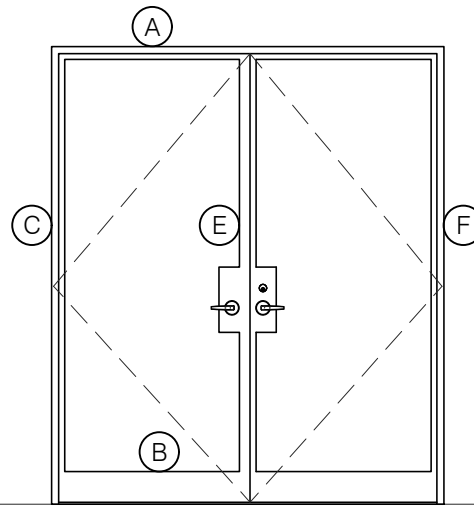

TORRANCE STEEL WINDOW CO., INC.

CENTURY 2000 DOORS - SWING-IN

SWING-IN
1" GLASS

SWING-IN
1" GLASS

SCALE: 2:1