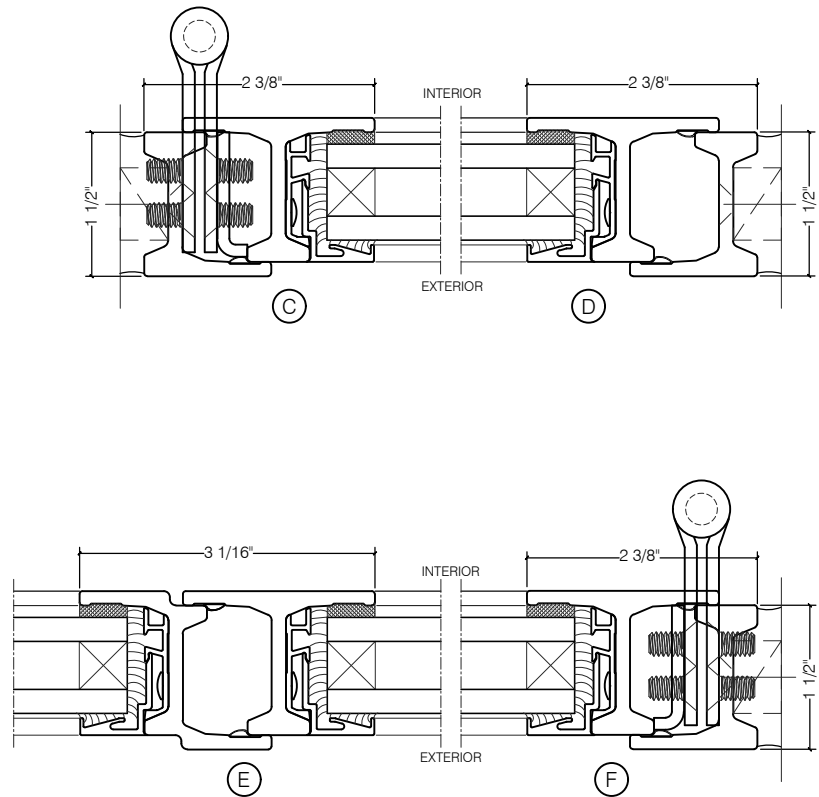

TORRANCE STEEL WINDOW CO., INC.

CENTURY 2000 DOORS - SWING-IN

SWING-IN
1" GLASS

SWING-IN
1" GLASS

SCALE: 2:1