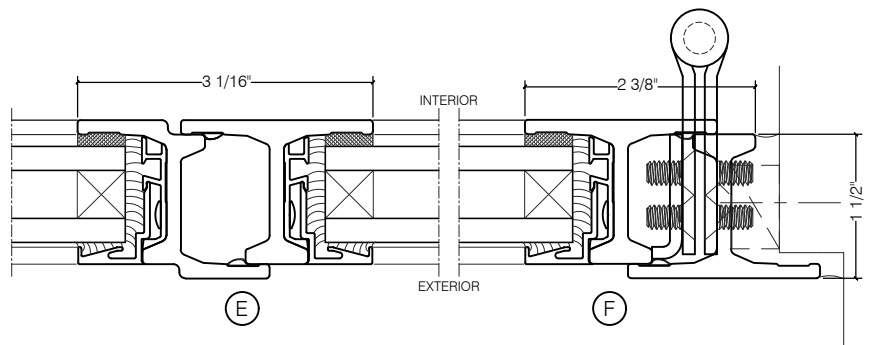

TORRANCE STEEL WINDOW CO., INC.

CENTURY 2000 DOORS - SWING IN

SWING-IN
1" GLASS

SWING-IN
1" GLASS

SCALE: 2:1