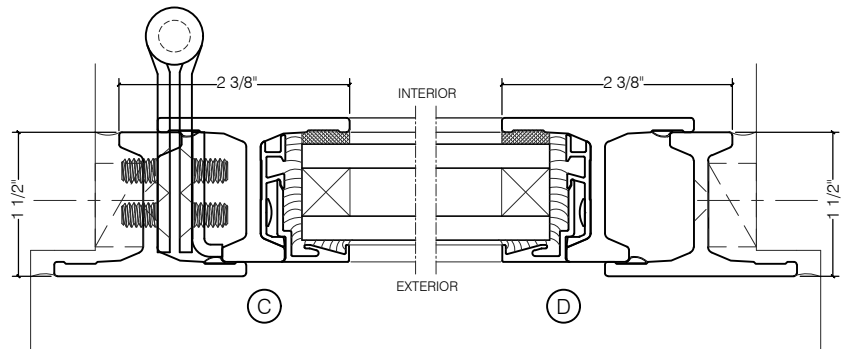

TORRANCE STEEL WINDOW CO., INC.

CENTURY 2000 DOORS - SWING IN

SWING-IN
1" GLASS

SWING-IN
1" GLASS

SCALE: 2:1