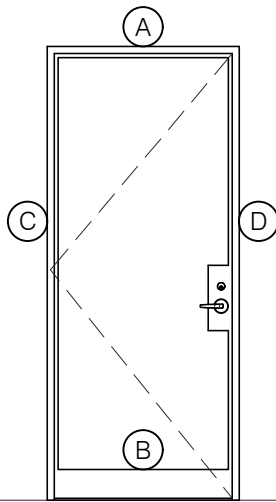

TORRANCE STEEL WINDOW CO., INC.

CENTURY 2000 DOORS - SWING IN

SWING-IN
1" GLASS

SWING-IN
1" GLASS

SCALE: 2:1