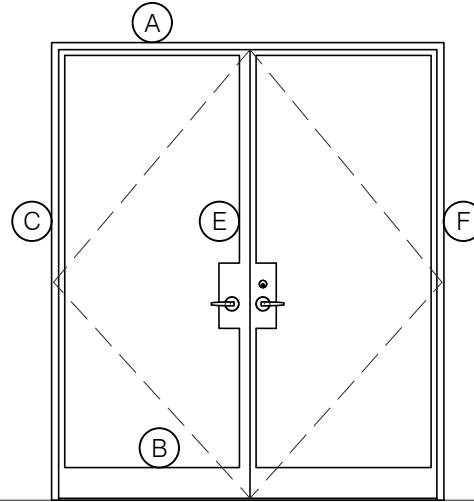

TORRANCE STEEL WINDOW CO., INC.

CENTURY 2000 DOORS - SWING IN

SWING-IN
1" GLASS

SWING-IN
1" GLASS

SCALE: 2:1