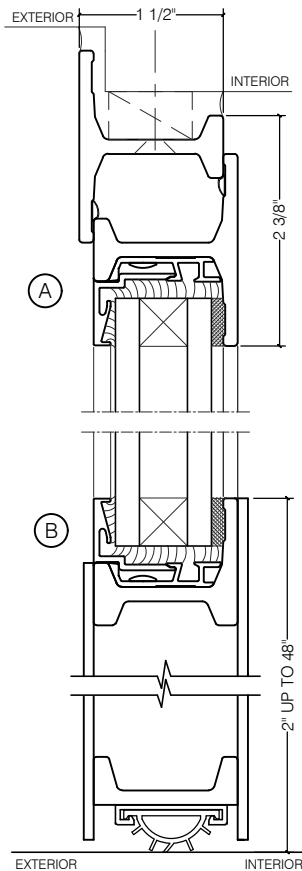

TORRANCE STEEL WINDOW CO., INC.

CENTURY 2000 DOORS - SWING IN

SWING-IN
1" GLASS

SWING-IN
1" GLASS

SCALE: 2:1