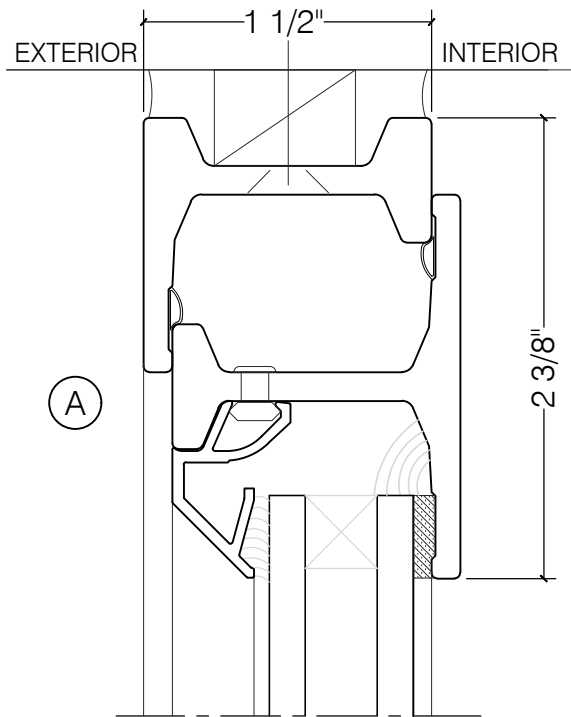

TORRANCE STEEL WINDOW CO., INC.

CENTURY 2000 - BLOCK FRAME

IN-SWING
DOUBLE CASEMENT