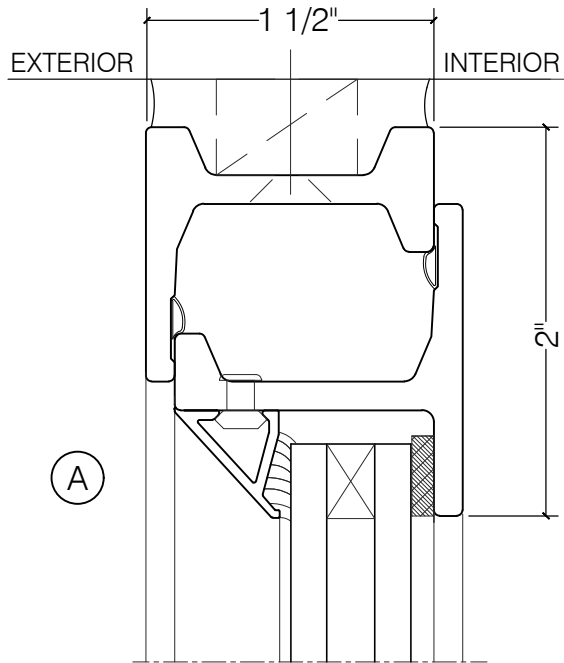

## JEFFERSON 1900 HOPPER - BLOCK FRAME

HOPPER

5/8" GLASS