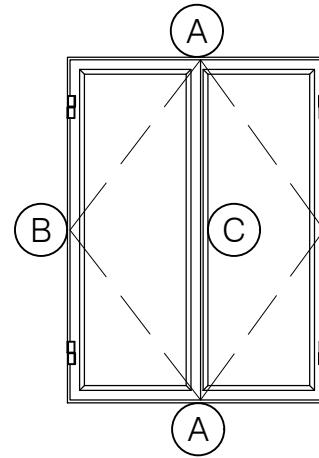

TORRANCE STEEL WINDOW CO., INC.

CENTURY 2000 - Z BAR FRAME

IN-SWING
DOUBLE CASEMENT