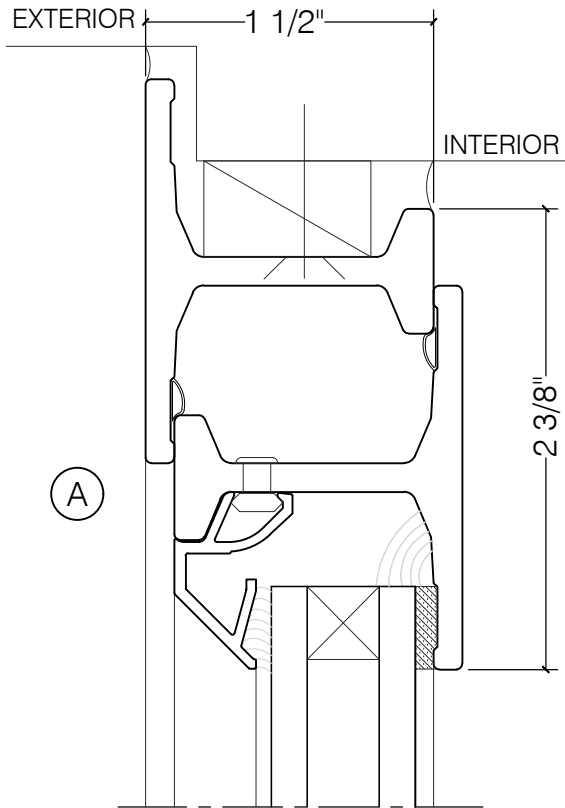

TORRANCE STEEL WINDOW CO., INC.

CENTURY 2000 - Z BAR FRAME

IN-SWING
DOUBLE CASEMENT