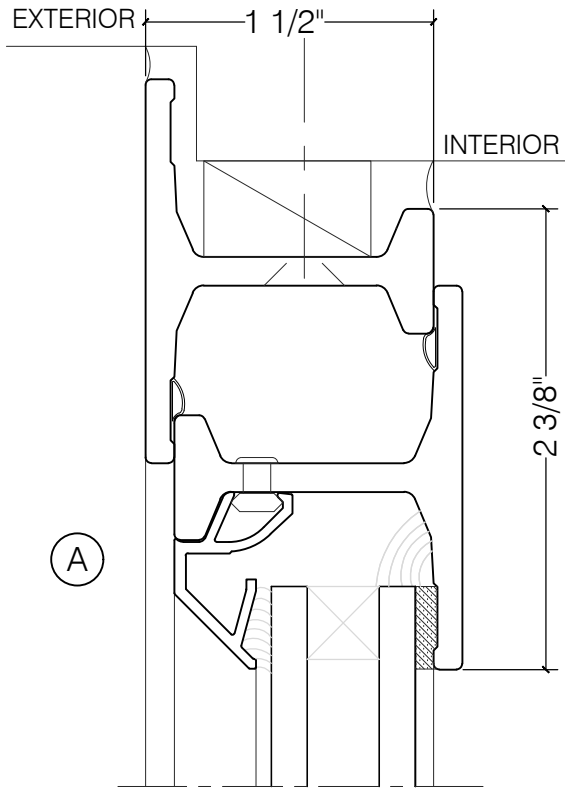

## CENTURY 2000 - INSWING SINGLE CASEMENT

IN-SWING  
3/4" GLASS