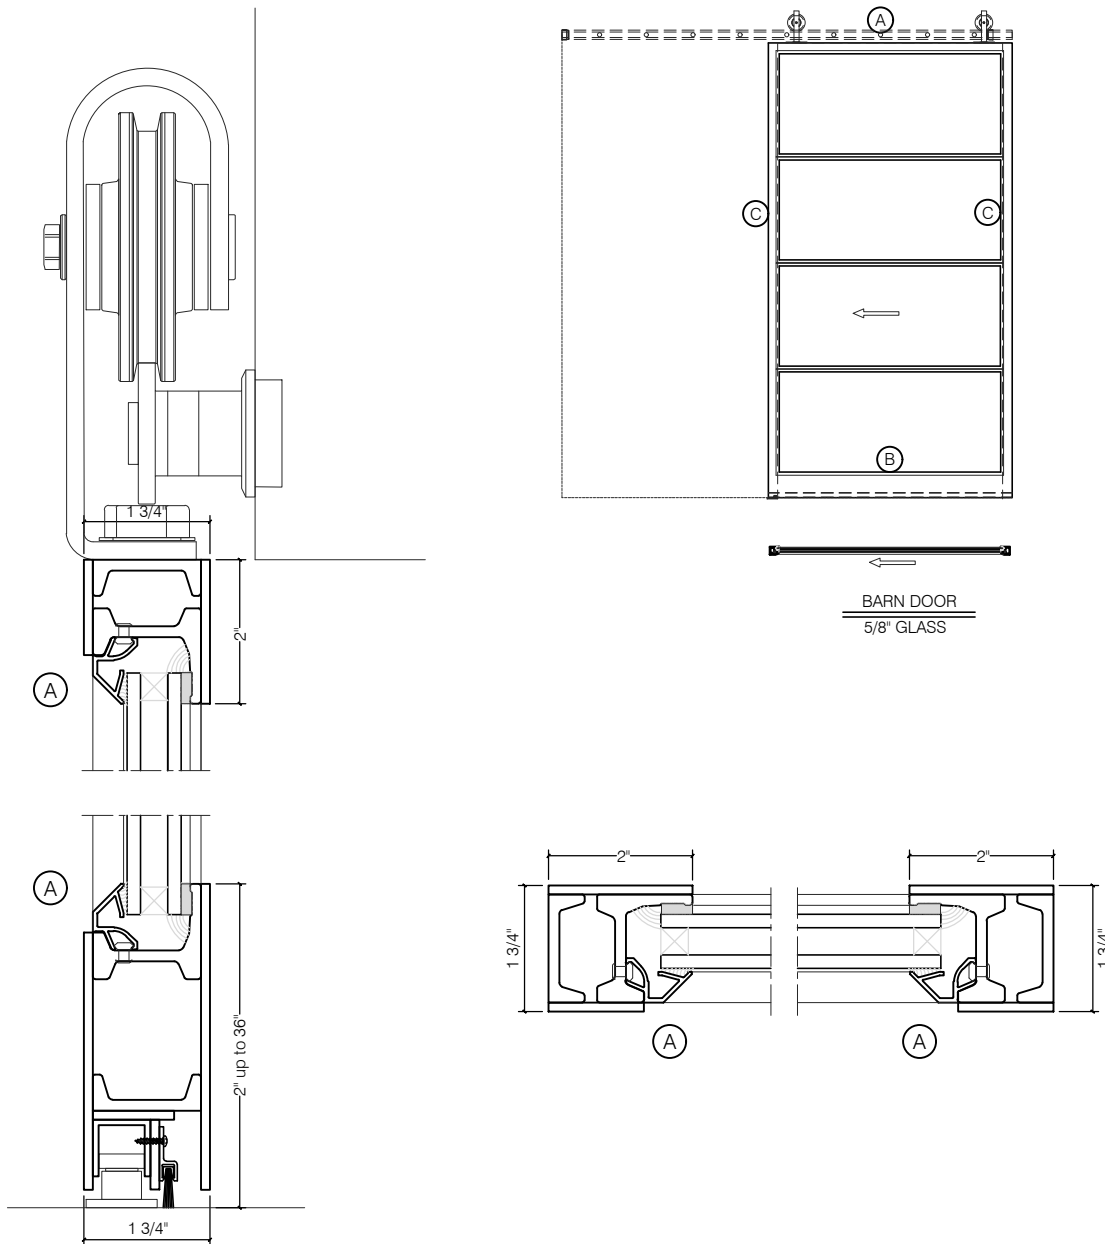

# TORRANCE STEEL WINDOW CO., INC.

## CENTURY 2000 SERIES -BARN DOOR

NOT TO SCALE