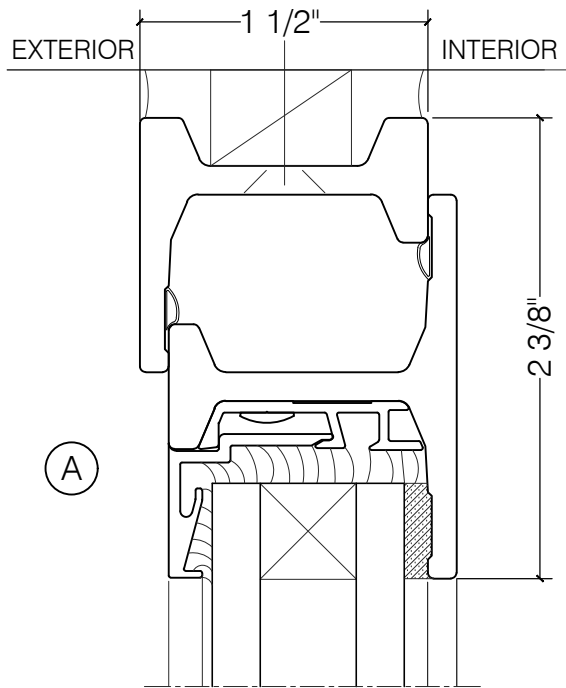

TORRANCE STEEL WINDOW CO., INC.

CENTURY 2000 - HOPPER

HOPPER

1" GLASS