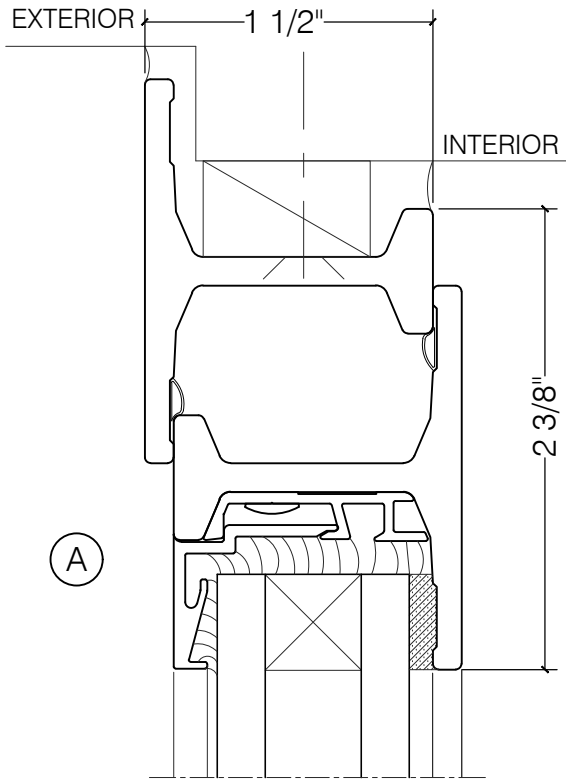

TORRANCE STEEL WINDOW CO., INC.

CENTURY 2000 - HOPPER

HOPPER

1" GLASS