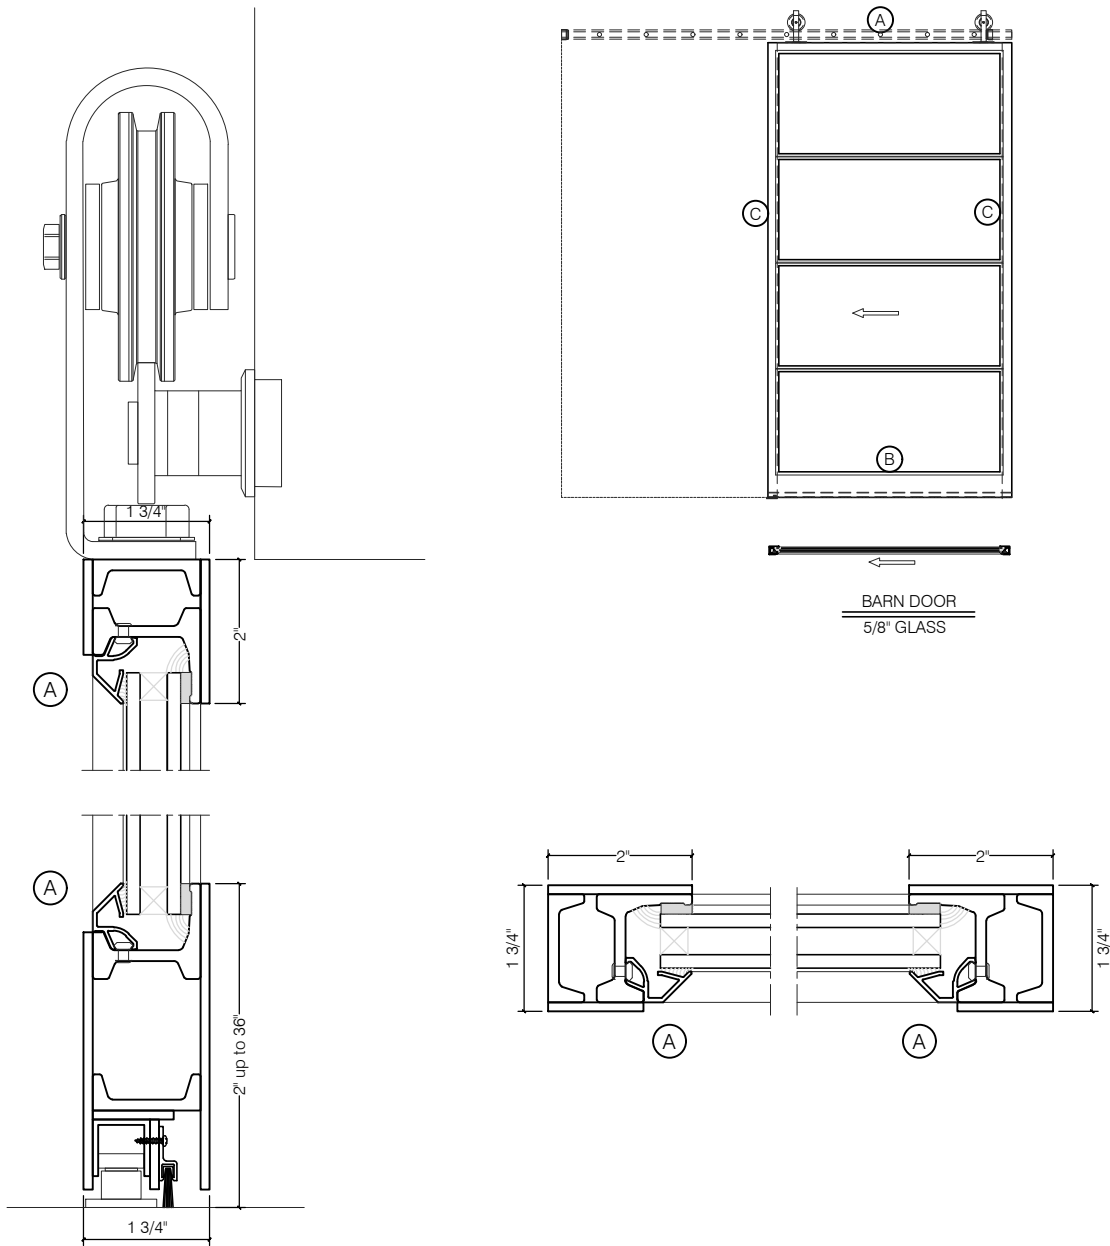

TORRANCE STEEL WINDOW CO., INC.

JEFFERSON 1900 DOORS -BARN DOOR

NOT TO SCALE