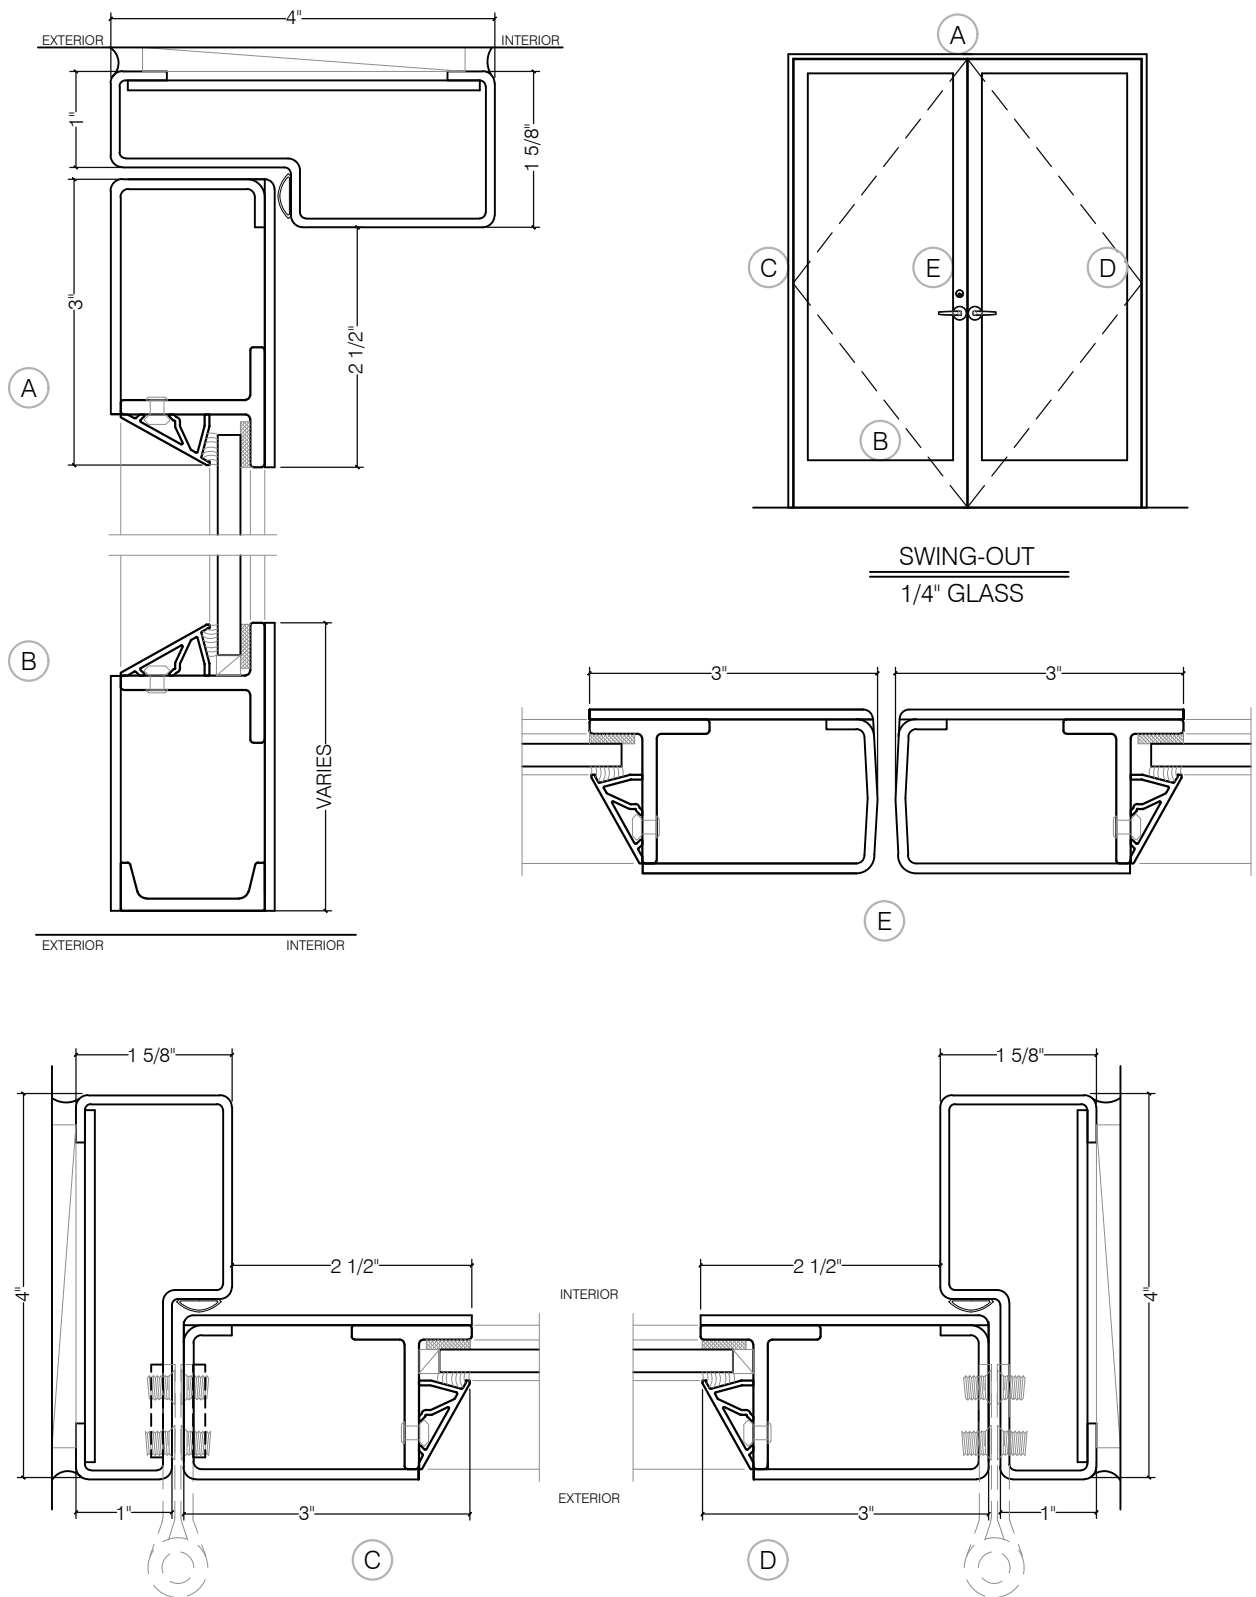

# TORRANCE STEEL WINDOW CO., INC.

## 2000 SERIES HOLLOW METAL - SINGLE DOOR

SWING-OUT  
1/4" GLASS

SCALE: 2:1