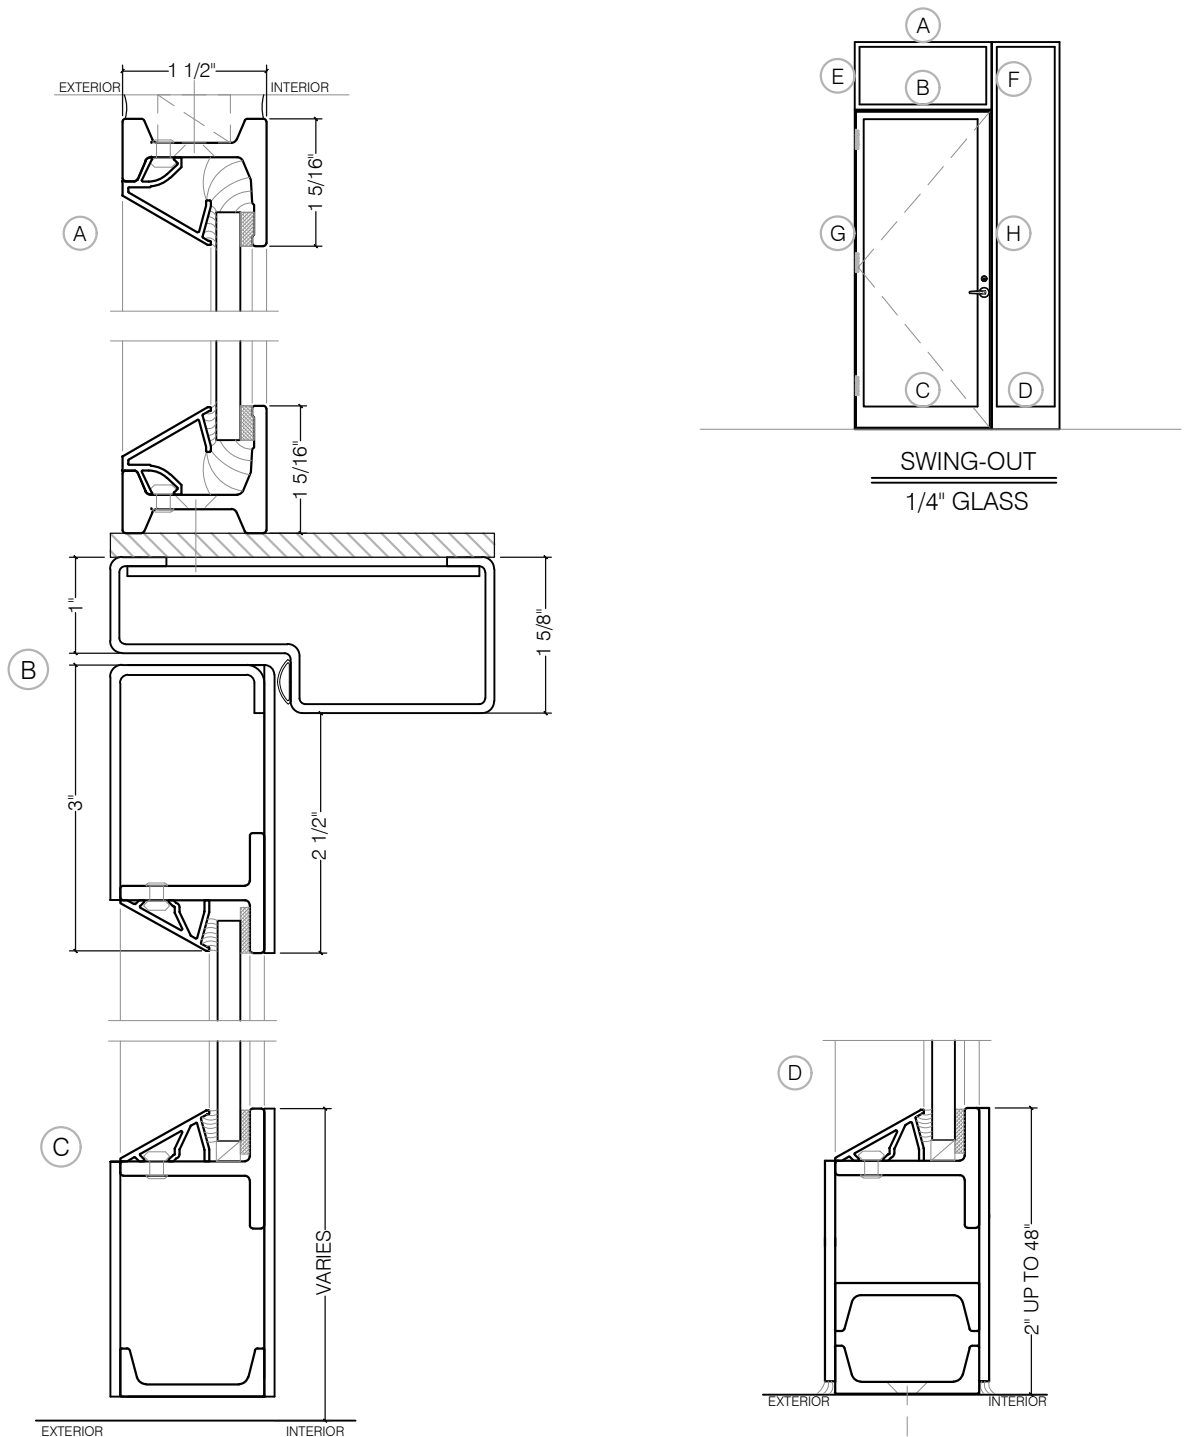

TORRANCE STEEL WINDOW CO., INC.

2000 SERIES HOLLOW METAL - SINGLE DOOR WITH
SIDELIGHT AND TRANSOM

TORRANCE STEEL WINDOW CO., INC.

2000 SERIES HOLLOW METAL - SINGLE DOOR WITH SIDELIGHT AND TRANSOM