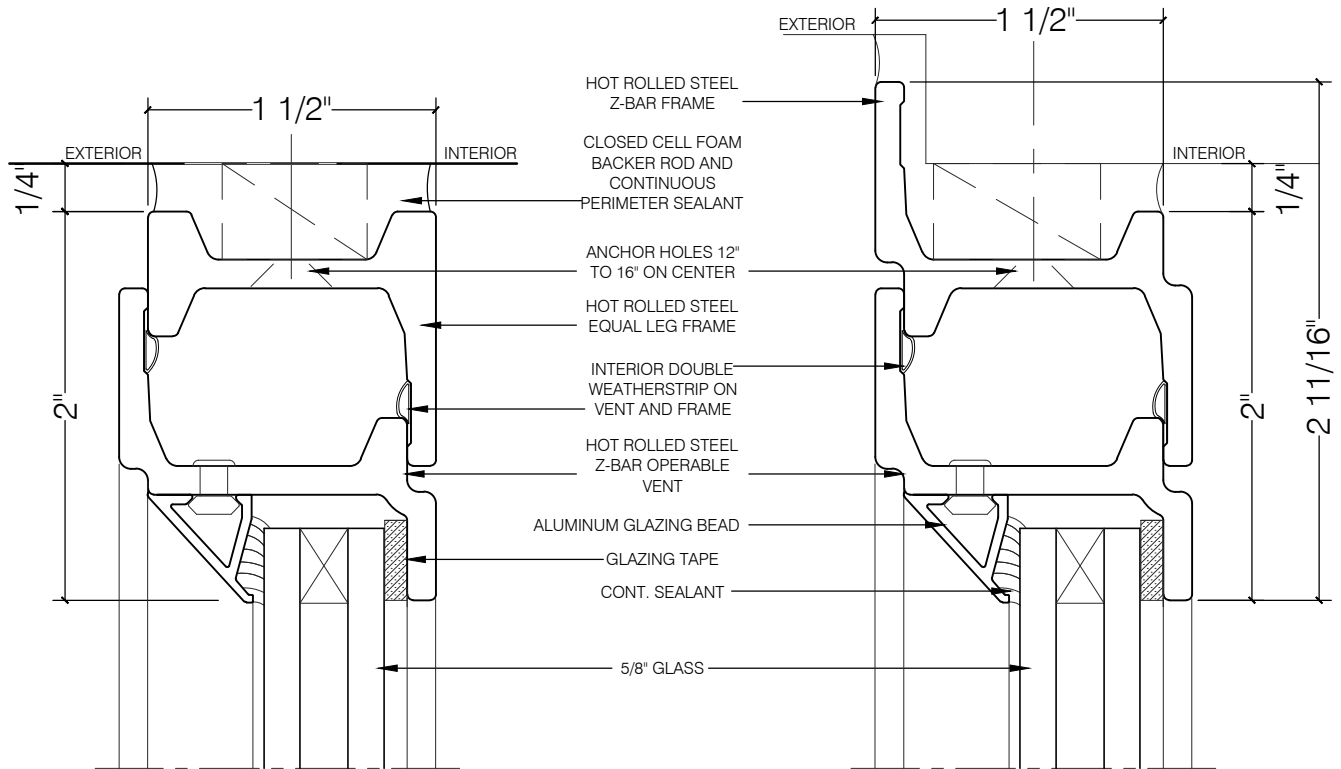

TORRANCE STEEL WINDOW CO., INC.

JEFFERSON 1900 DOOR DETAIL SECTIONS

EQUAL LEG FRAME

Z-BAR FRAME