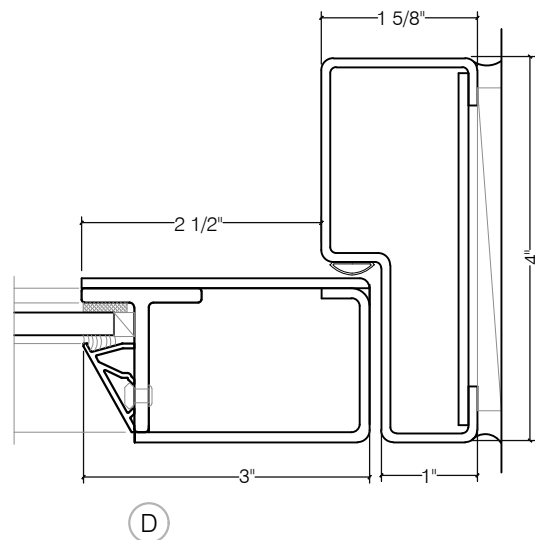

TORRANCE STEEL WINDOW CO., INC.

2000 SERIES HOLLOW METAL - SINGLE DOOR

SWING-OUT
1/4" GLASS

SCALE: 2:1