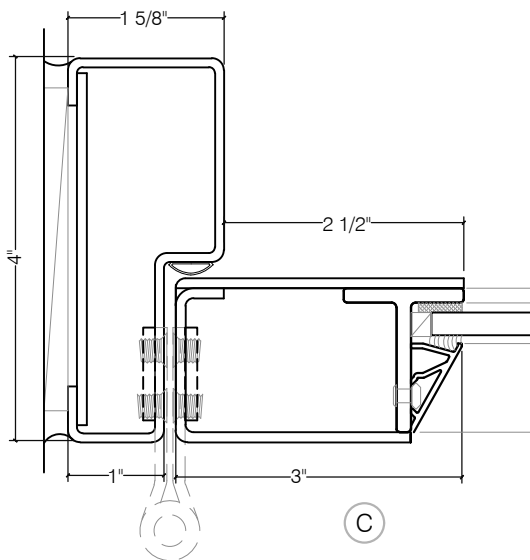

TORRANCE STEEL WINDOW CO., INC.

2000 SERIES HOLLOW METAL - SINGLE DOOR

SWING-OUT
1/4" GLASS

SCALE: 2:1