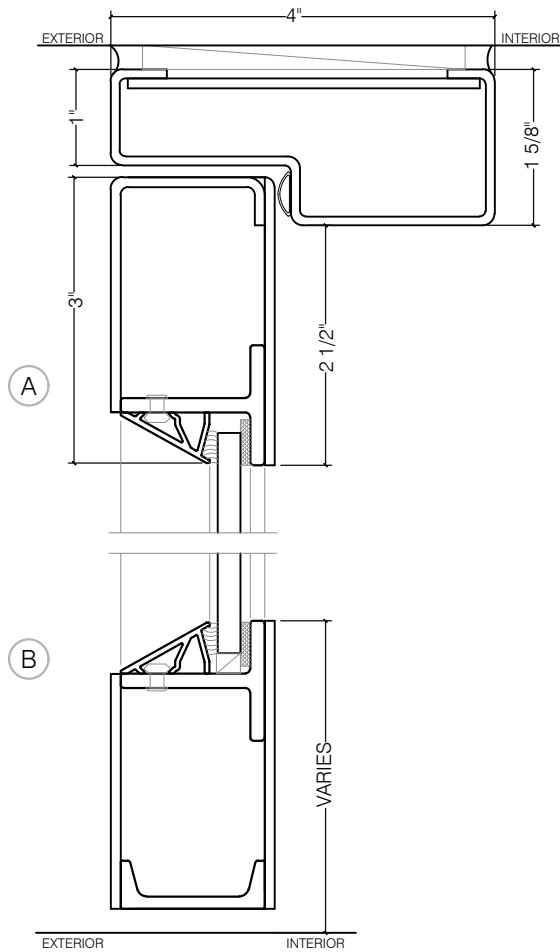

TORRANCE STEEL WINDOW CO., INC.

2000 SERIES HOLLOW METAL - SINGLE DOOR

SWING-OUT
1/4" GLASS

SCALE: 2:1