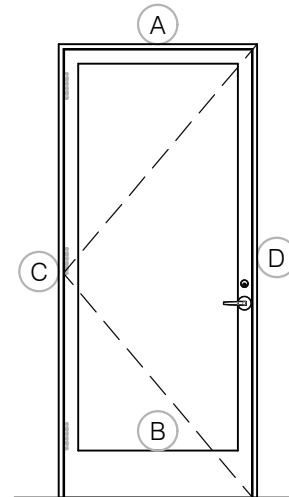

TORRANCE STEEL WINDOW CO., INC.

2000 SERIES HOLLOW METAL - SINGLE DOOR

SWING-OUT
1/4" GLASS

SCALE: 2:1