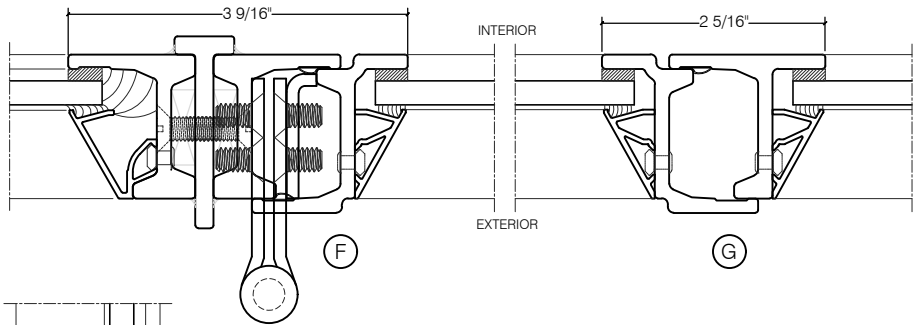

TORRANCE STEEL WINDOW CO., INC.

JEFFERSON 1900 - BLOCK FRAME

SWING OUT
1/4" GLASS

SCALE: 2:1