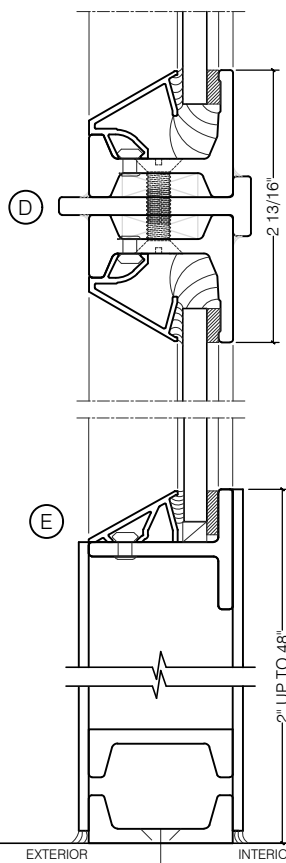

TORRANCE STEEL WINDOW CO., INC.

JEFFERSON 1900 - BLOCK FRAME

SWING OUT
1/4" GLASS

SCALE: 2:1