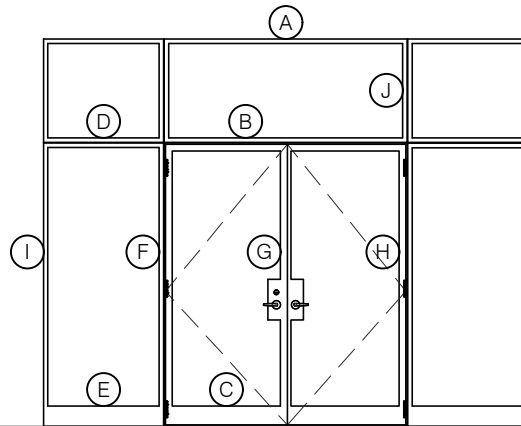

TORRANCE STEEL WINDOW CO., INC.

JEFFERSON 1900 - BLOCK FRAME

SWING OUT
1/4" GLASS

SCALE: 2:1