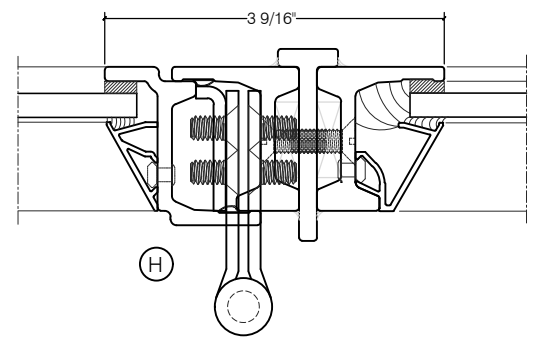

TORRANCE STEEL WINDOW CO., INC.

JEFFERSON 1900 - BLOCK FRAME

SWING OUT
1/4" GLASS

SCALE: 2:1