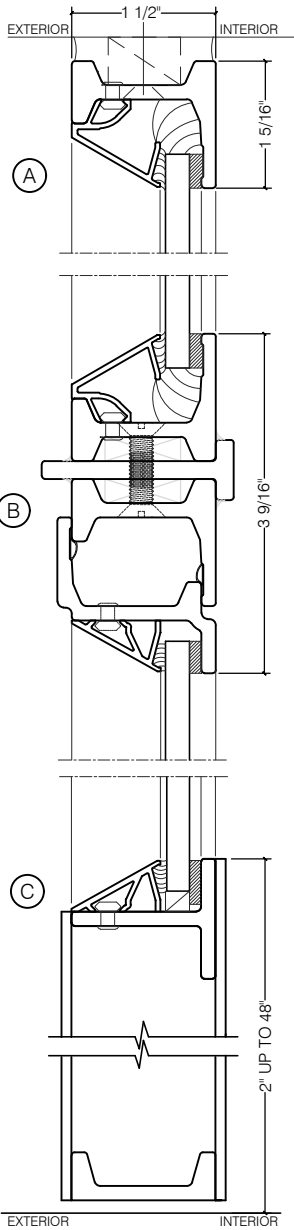

TORRANCE STEEL WINDOW CO., INC.

JEFFERSON 1900 - BLOCK FRAME

SWING OUT
1/4" GLASS

SCALE: 2:1