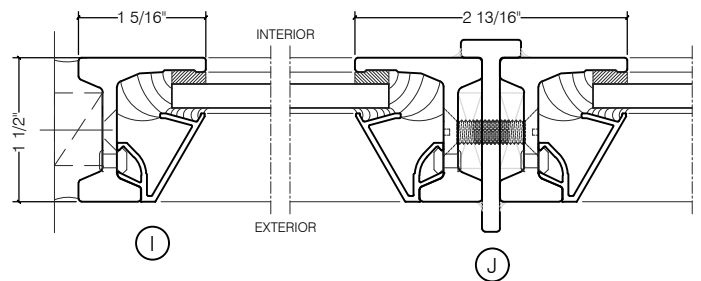

TORRANCE STEEL WINDOW CO., INC.

JEFFERSON 1900 - BLOCK FRAME

SWING OUT
1/4" GLASS

SCALE: 2:1